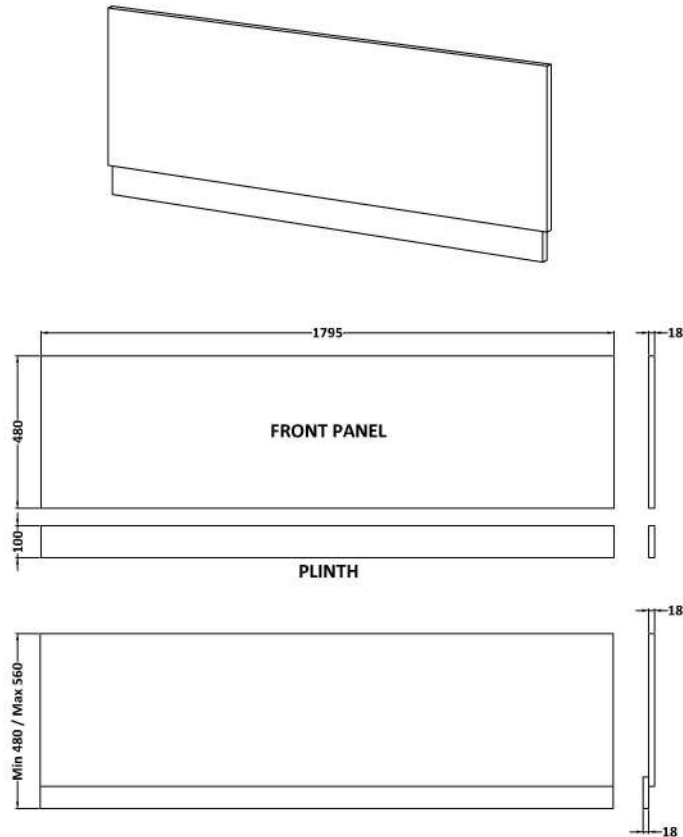

Sales Code: MPD2707

Description: 1800mm Bath Front Panel

Product Dimensions

| | |
|-------------------|------|
| Height (mm): | 560 |
| Width (mm): | 1795 |
| Depth (mm): | 36 |
| Nett Weight (kg): | 12.5 |

Packaging Dimensions

| | |
|--------------------|-------|
| Height (mm): | 30 |
| Width (mm): | 590 |
| Depth (mm): | 1810 |
| Gross Weight (kg): | 13.28 |

Packaging Data

| | |
|---------------|---------------------|
| Box Colour: | Brown Cardboard Box |
| Box Qty: | 1 |
| Label Size: | 100 x 50 |
| Label Colour: | White Label |
| Label Qty: | 1 |

Outer Box Dimensions (If Applicable)

| | |
|--------------------|---------------|
| Height (mm): | |
| Width (mm): | |
| Depth (mm): | |
| Gross Weight (kg): | |
| Barcode: | 5056678482681 |

Product Details