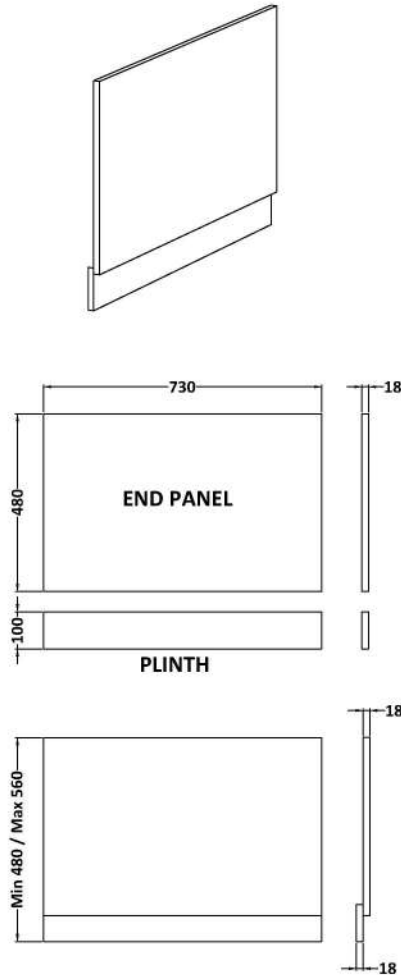

Sales Code: MPD2712

Description: 750mm Bath End Panel

Product Dimensions

Height (mm):	560
Width (mm):	730
Depth (mm):	36
Nett Weight (kg):	8.6

Packaging Dimensions

Height (mm):	30
Width (mm):	590
Depth (mm):	760
Gross Weight (kg):	8.9

Packaging Data

Box Colour:	Brown Cardboard Box
Box Qty:	1
Label Size:	100 x 50
Label Colour:	White Label
Label Qty:	1

Outer Box Dimensions (If Applicable)

Height (mm):	
Width (mm):	
Depth (mm):	
Gross Weight (kg):	
Barcode:	5056678482704

Product Details

Country of Origin:	United Kingdom
Fitting Instruction:	No
CE & UKCA:	N/A
FSC Certified Materials:	Yes
Colour:	Brown Casella Oak
Construction Method:	Screws Only
Construction Type:	Flat-Pack
Cabinet Finish:	MFC Textured Woodgrain
Fascia Finish:	MFC Textured Woodgrain
Cabinet Thickness (mm):	18
Fascia Thickness (mm):	18
Drawer Included:	Not Applicable
Drawer Type:	Not Applicable
No of Shelves:	Not Applicable
Hinge Type:	Not Applicable
Hinge Included:	Not Applicable
Adjustable Legs:	Not Applicable
Fixings Included:	Yes
Handle Style:	Not Applicable
Waste Shroud:	Not Applicable
Handle Included:	Not Applicable
Handle Type:	Not Applicable