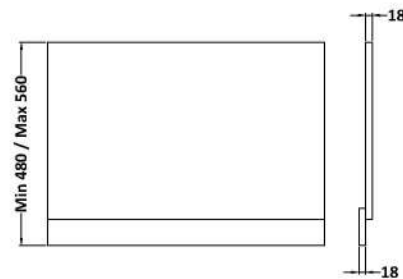

Sales Code: MPD2713

Description: 800mm Bath End Panel

### Product Dimensions

Height (mm):	560
Width (mm):	780
Depth (mm):	36
Nett Weight (kg):	5.5

### Packaging Dimensions

Height (mm):	30
Width (mm):	590
Depth (mm):	810
Gross Weight (kg):	5.58

### Outer Box Dimensions (If Applicable)

Height (mm):	
Width (mm):	
Depth (mm):	
Gross Weight (kg):	
Barcode:	5056678482711