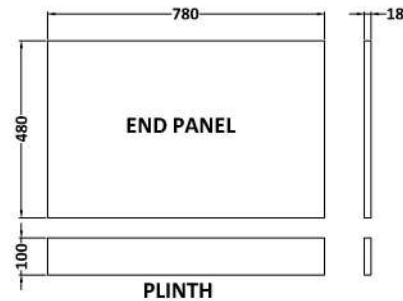

Sales Code: MPD2713

Description: 800mm Bath End Panel

### Product Dimensions

Height (mm):	560
Width (mm):	780
Depth (mm):	36
Nett Weight (kg):	5.5

### Packaging Dimensions

Height (mm):	30
Width (mm):	590
Depth (mm):	810
Gross Weight (kg):	5.58

### Outer Box Dimensions (If Applicable)

Height (mm):	
Width (mm):	
Depth (mm):	
Gross Weight (kg):	
Barcode:	5056678482711