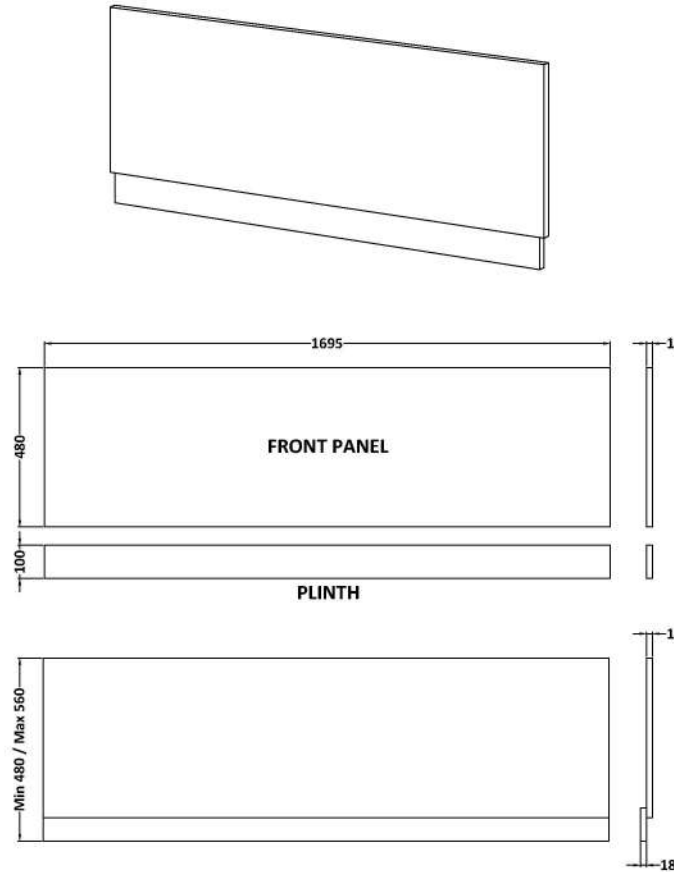

Sales Code: MPD3005

Description: 1700mm Bath Front Panel

Product Dimensions

Height (mm):	560
Width (mm):	1695
Depth (mm):	36
Nett Weight (kg):	17.8

Packaging Dimensions

Height (mm):	30
Width (mm):	590
Depth (mm):	1710
Gross Weight (kg):	17.8

Packaging Data

Box Colour:	Brown Cardboard Box
Box Qty:	1
Label Size:	100 x 50
Label Colour:	White Label
Label Qty:	1

Outer Box Dimensions (If Applicable)

Height (mm):	
Width (mm):	
Depth (mm):	
Gross Weight (kg):	
Barcode:	5056678436516

Product Details

Country of Origin:	United Kingdom
Fitting Instruction:	No
CE & UKCA:	N/A
FSC Certified Materials:	Yes
Colour:	Bleached Cuneo Oak
Construction Method:	Screws Only
Construction Type:	Flat-Pack
Cabinet Finish:	MFC Textured Woodgrain
Fascia Finish:	MFC Textured Woodgrain
Cabinet Thickness (mm):	18
Fascia Thickness (mm):	18
Drawer Included:	Not Applicable
Drawer Type:	Not Applicable
No of Shelves:	Not Applicable
Hinge Type:	Not Applicable
Hinge Included:	Not Applicable
Adjustable Legs:	Not Applicable
Fixings Included:	Yes
Handle Style:	Not Applicable
Waste Shroud:	Not Applicable
Handle Included:	Not Applicable
Handle Type:	Not Applicable