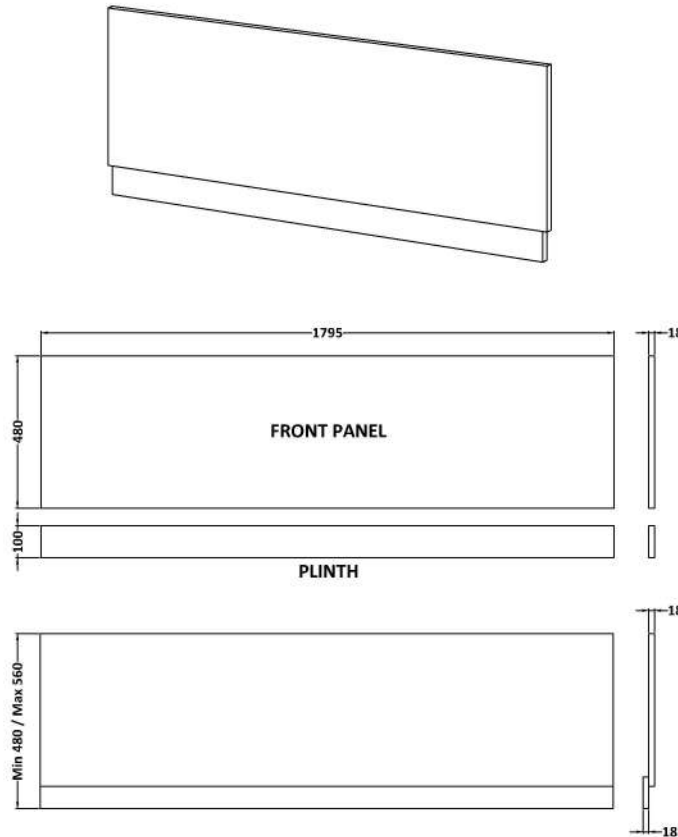

Sales Code: MPD3007

Description: 1800mm Bath Front Panel

Product Dimensions

Height (mm):	560
Width (mm):	1795
Depth (mm):	36
Nett Weight (kg):	12.5

Packaging Dimensions

Height (mm):	30
Width (mm):	590
Depth (mm):	1810
Gross Weight (kg):	13.28

Packaging Data

Box Colour:	Brown Cardboard Box
Box Qty:	1
Label Size:	100 x 50
Label Colour:	White Label
Label Qty:	1

Outer Box Dimensions (If Applicable)

Height (mm):	
Width (mm):	
Depth (mm):	
Gross Weight (kg):	
Barcode:	5056678436523

Product Details

Country of Origin:	United Kingdom
Fitting Instruction:	No
CE & UKCA:	N/A
FSC Certified Materials:	Yes
Colour:	Bleached Cuneo Oak
Construction Method:	Screws Only
Construction Type:	Flat-Pack
Cabinet Finish:	MFC Textured Woodgrain
Fascia Finish:	MFC Textured Woodgrain
Cabinet Thickness (mm):	18
Fascia Thickness (mm):	18
Drawer Included:	Not Applicable
Drawer Type:	Not Applicable
No of Shelves:	Not Applicable
Hinge Type:	Not Applicable
Hinge Included:	Not Applicable
Adjustable Legs:	Not Applicable
Fixings Included:	Yes
Handle Style:	Not Applicable
Waste Shroud:	Not Applicable
Handle Included:	Not Applicable
Handle Type:	Not Applicable