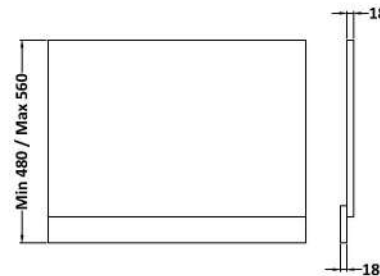

Sales Code: MPD3011

Description: 700mm Bath End Panel

Product Dimensions

Height (mm):	560
Width (mm):	680
Depth (mm):	36
Nett Weight (kg):	4.5

Packaging Dimensions

Height (mm):	30
Width (mm):	590
Depth (mm):	710
Gross Weight (kg):	4.9

Packaging Data

Box Colour:	Brown Cardboard Box
Box Qty:	1
Label Size:	100 x 50
Label Colour:	White Label
Label Qty:	1

Outer Box Dimensions (If Applicable)

Height (mm):	
Width (mm):	
Depth (mm):	
Gross Weight (kg):	
Barcode:	5056678436530

Product Details

Country of Origin:	United Kingdom
Fitting Instruction:	No
CE & UKCA:	N/A
FSC Certified Materials:	Yes
Colour:	Bleached Cuneo Oak
Construction Method:	Screws Only
Construction Type:	Flat-Pack
Cabinet Finish:	MFC Textured Woodgrain
Fascia Finish:	MFC Textured Woodgrain
Cabinet Thickness (mm):	18
Fascia Thickness (mm):	18
Drawer Included:	Not Applicable
Drawer Type:	Not Applicable
No of Shelves:	Not Applicable
Hinge Type:	Not Applicable
Hinge Included:	Not Applicable
Adjustable Legs:	Not Applicable
Fixings Included:	Yes
Handle Style:	Not Applicable
Waste Shroud:	Not Applicable
Handle Included:	Not Applicable
Handle Type:	Not Applicable