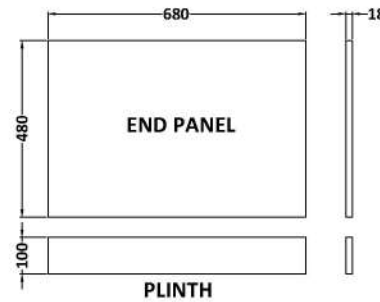

Sales Code: MPD3011

Description: 700mm Bath End Panel

Product Dimensions

Height (mm):	560
Width (mm):	680
Depth (mm):	36
Nett Weight (kg):	4.5

Packaging Dimensions

Height (mm):	30
Width (mm):	590
Depth (mm):	710
Gross Weight (kg):	4.9

Packaging Data

Box Colour:	Brown Cardboard Box
Box Qty:	1
Label Size:	100 x 50
Label Colour:	White Label
Label Qty:	1

Outer Box Dimensions (If Applicable)

Height (mm):	
Width (mm):	
Depth (mm):	
Gross Weight (kg):	
Barcode:	5056678436530

Product Details

Country of Origin:	United Kingdom
Fitting Instruction:	No
CE & UKCA:	N/A
FSC Certified Materials:	Yes
Colour:	Bleached Cuneo Oak
Construction Method:	Screws Only
Construction Type:	Flat-Pack
Cabinet Finish:	MFC Textured Woodgrain
Fascia Finish:	MFC Textured Woodgrain
Cabinet Thickness (mm):	18
Fascia Thickness (mm):	18
Drawer Included:	Not Applicable
Drawer Type:	Not Applicable
No of Shelves:	Not Applicable
Hinge Type:	Not Applicable
Hinge Included:	Not Applicable
Adjustable Legs:	Not Applicable
Fixings Included:	Yes
Handle Style:	Not Applicable
Waste Shroud:	Not Applicable
Handle Included:	Not Applicable
Handle Type:	Not Applicable