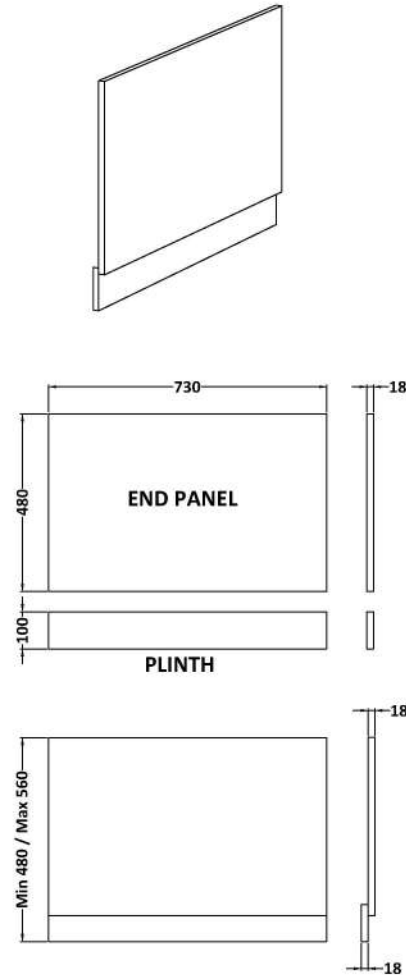

Sales Code: MPD3012

Description: 750mm Bath End Panel

Product Dimensions

Height (mm):	560
Width (mm):	730
Depth (mm):	36
Nett Weight (kg):	8.6

Packaging Dimensions

Height (mm):	30
Width (mm):	590
Depth (mm):	760
Gross Weight (kg):	8.9

Packaging Data

Box Colour:	Brown Cardboard Box
Box Qty:	1
Label Size:	100 x 50
Label Colour:	White Label
Label Qty:	1

Outer Box Dimensions (If Applicable)

Height (mm):	
Width (mm):	
Depth (mm):	
Gross Weight (kg):	
Barcode:	5056678436547

Product Details

Country of Origin:	United Kingdom
Fitting Instruction:	No
CE & UKCA:	N/A
FSC Certified Materials:	Yes
Colour:	Bleached Cuneo Oak
Construction Method:	Screws Only
Construction Type:	Flat-Pack
Cabinet Finish:	MFC Textured Woodgrain
Fascia Finish:	MFC Textured Woodgrain
Cabinet Thickness (mm):	18
Fascia Thickness (mm):	18
Drawer Included:	Not Applicable
Drawer Type:	Not Applicable
No of Shelves:	Not Applicable
Hinge Type:	Not Applicable
Hinge Included:	Not Applicable
Adjustable Legs:	Not Applicable
Fixings Included:	Yes
Handle Style:	Not Applicable
Waste Shroud:	Not Applicable
Handle Included:	Not Applicable
Handle Type:	Not Applicable