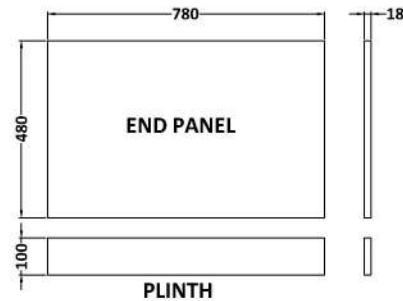

Sales Code: MPD3013

Description: 800mm Bath End Panel

Product Dimensions

Height (mm):	560
Width (mm):	780
Depth (mm):	36
Nett Weight (kg):	5.5

Packaging Dimensions

Height (mm):	30
Width (mm):	590
Depth (mm):	810
Gross Weight (kg):	5.58

Packaging Data

Box Colour:	Brown Cardboard Box
Box Qty:	1
Label Size:	100 x 50
Label Colour:	White Label
Label Qty:	1

Outer Box Dimensions (If Applicable)

Height (mm):	
Width (mm):	
Depth (mm):	
Gross Weight (kg):	
Barcode:	5056678436554

Product Details

Country of Origin:	United Kingdom
Fitting Instruction:	No
CE & UKCA:	N/A
FSC Certified Materials:	Yes
Colour:	Bleached Cuneo Oak
Construction Method:	Screws Only
Construction Type:	Flat-Pack
Cabinet Finish:	MFC Textured Woodgrain
Fascia Finish:	MFC Textured Woodgrain
Cabinet Thickness (mm):	18
Fascia Thickness (mm):	18
Drawer Included:	Not Applicable
Drawer Type:	Not Applicable
No of Shelves:	Not Applicable
Hinge Type:	Not Applicable
Hinge Included:	Not Applicable
Adjustable Legs:	Not Applicable
Fixings Included:	Yes
Handle Style:	Not Applicable
Waste Shroud:	Not Applicable
Handle Included:	Not Applicable
Handle Type:	Not Applicable