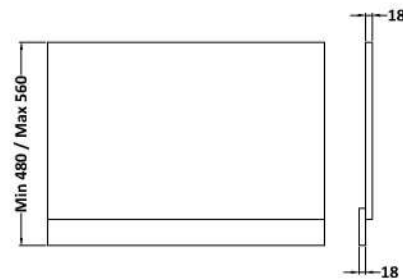

Sales Code: MPD3013

Description: 800mm Bath End Panel

Product Dimensions

Height (mm):	560
Width (mm):	780
Depth (mm):	36
Nett Weight (kg):	5.5

Packaging Dimensions

Height (mm):	30
Width (mm):	590
Depth (mm):	810
Gross Weight (kg):	5.58

Packaging Data

Box Colour:	Brown Cardboard Box
Box Qty:	1
Label Size:	100 x 50
Label Colour:	White Label
Label Qty:	1

Outer Box Dimensions (If Applicable)

Height (mm):	
Width (mm):	
Depth (mm):	
Gross Weight (kg):	
Barcode:	5056678436554

Product Details

Country of Origin:	United Kingdom
Fitting Instruction:	No
CE & UKCA:	N/A
FSC Certified Materials:	Yes
Colour:	Bleached Cuneo Oak
Construction Method:	Screws Only
Construction Type:	Flat-Pack
Cabinet Finish:	MFC Textured Woodgrain
Fascia Finish:	MFC Textured Woodgrain
Cabinet Thickness (mm):	18
Fascia Thickness (mm):	18
Drawer Included:	Not Applicable
Drawer Type:	Not Applicable
No of Shelves:	Not Applicable
Hinge Type:	Not Applicable
Hinge Included:	Not Applicable
Adjustable Legs:	Not Applicable
Fixings Included:	Yes
Handle Style:	Not Applicable
Waste Shroud:	Not Applicable
Handle Included:	Not Applicable
Handle Type:	Not Applicable