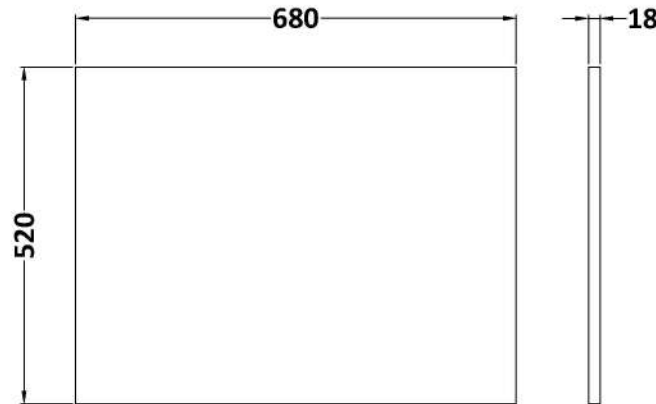

Sales Code: MPD3031

Description: Square Shower Bath End Panel

Product Dimensions

Height (mm):	520
Width (mm):	680
Depth (mm):	18
Nett Weight (kg):	4.4

Packaging Dimensions

Height (mm):	30
Width (mm):	540
Depth (mm):	700
Gross Weight (kg):	4.4

Packaging Data

Box Colour:	Brown Cardboard Box
Box Qty:	1
Label Size:	100 x 50
Label Colour:	White Label
Label Qty:	1

Outer Box Dimensions (If Applicable)

Height (mm):	
Width (mm):	
Depth (mm):	
Gross Weight (kg):	
Barcode:	5056678436561

Product Details

Country of Origin:	United Kingdom
Fitting Instruction:	No
CE & UKCA:	N/A
FSC Certified Materials:	Yes
Colour:	Bleached Cuneo Oak
Construction Method:	Cam & Wood Dowel
Construction Type:	Flat-Pack
Cabinet Finish:	MFC Textured Woodgrain
Fascia Finish:	MFC Textured Woodgrain
Cabinet Thickness (mm):	18
Fascia Thickness (mm):	18
Drawer Included:	Not Applicable
Drawer Type:	Not Applicable
No of Shelves:	Not Applicable
Hinge Type:	Not Applicable
Hinge Included:	Not Applicable
Adjustable Legs:	Not Applicable
Fixings Included:	Yes
Handle Style:	Not Applicable
Waste Shroud:	Not Applicable
Handle Included:	Not Applicable
Handle Type:	Not Applicable