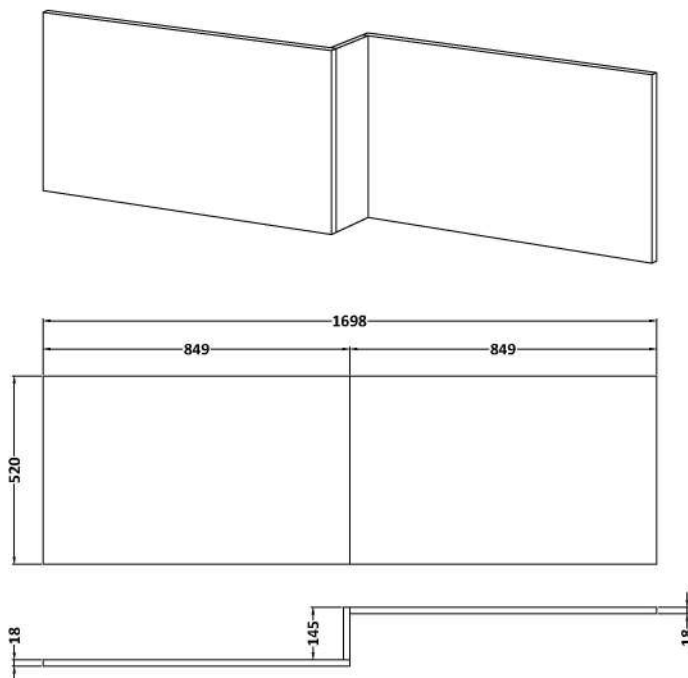

Sales Code: MPD3035

Description: Square Shower Bath Front Panel

Product Dimensions

Height (mm):	520
Width (mm):	1698
Depth (mm):	163
Nett Weight (kg):	11

Packaging Dimensions

Height (mm):	50
Width (mm):	540
Depth (mm):	1010
Gross Weight (kg):	12.5

Packaging Data

Box Colour:	Brown Cardboard Box
Box Qty:	1
Label Size:	100 x 50
Label Colour:	White Label
Label Qty:	1

Outer Box Dimensions (If Applicable)

Height (mm):	
Width (mm):	
Depth (mm):	
Gross Weight (kg):	
Barcode:	5056678436578

Product Details

Country of Origin:	United Kingdom
Fitting Instruction:	No
CE & UKCA:	N/A
FSC Certified Materials:	Yes
Colour:	Bleached Cuneo Oak
Construction Method:	Cam & Wood Dowel
Construction Type:	Flat-Pack
Cabinet Finish:	MFC Textured Woodgrain
Fascia Finish:	MFC Textured Woodgrain
Cabinet Thickness (mm):	18
Fascia Thickness (mm):	18
Drawer Included:	Not Applicable
Drawer Type:	Not Applicable
No of Shelves:	Not Applicable
Hinge Type:	Not Applicable
Hinge Included:	Not Applicable
Adjustable Legs:	Not Applicable
Fixings Included:	Yes
Handle Style:	Not Applicable
Waste Shroud:	Not Applicable
Handle Included:	Not Applicable
Handle Type:	Not Applicable