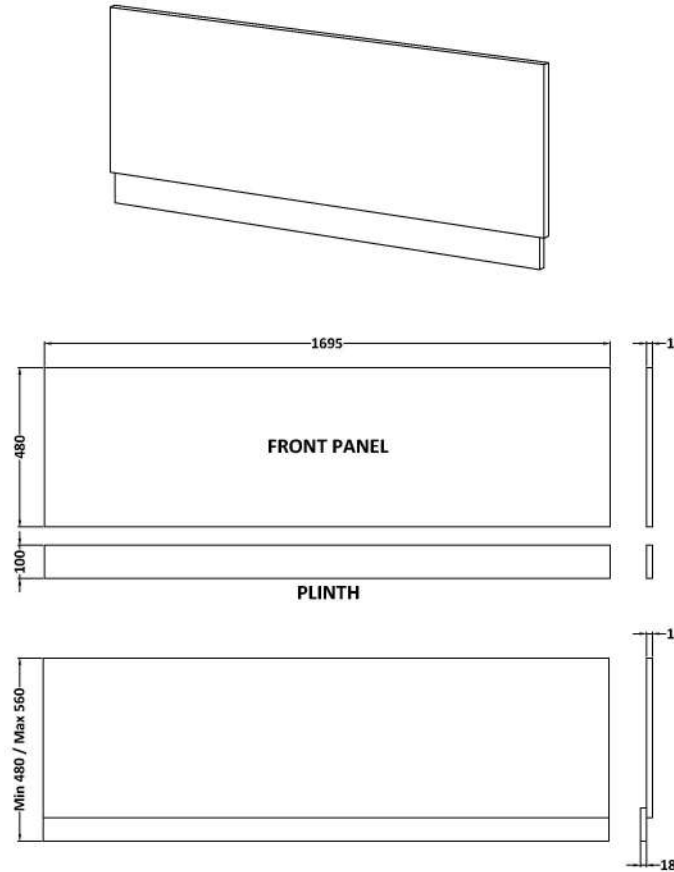

Sales Code: MPD505N

Description: 1700mm Bath Front Panel

**Product Dimensions**

|                   |      |
|-------------------|------|
| Height (mm):      | 560  |
| Width (mm):       | 1695 |
| Depth (mm):       | 36   |
| Nett Weight (kg): | 17.3 |

**Packaging Dimensions**

|                    |      |
|--------------------|------|
| Height (mm):       | 30   |
| Width (mm):        | 590  |
| Depth (mm):        | 1710 |
| Gross Weight (kg): | 17.8 |

**Packaging Data**

|               |                     |
|---------------|---------------------|
| Box Colour:   | Brown Cardboard Box |
| Box Qty:      | 1                   |
| Label Size:   | 100 x 50            |
| Label Colour: | White Label         |
| Label Qty:    | 1                   |

**Outer Box Dimensions (If Applicable)**

|                    |               |
|--------------------|---------------|
| Height (mm):       |               |
| Width (mm):        |               |
| Depth (mm):        |               |
| Gross Weight (kg): |               |
| Barcode:           | 5056462660455 |