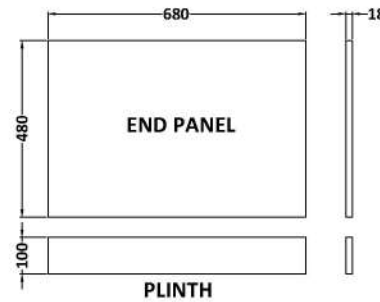

Sales Code: MPD511N

Description: 700mm Bath End Panel

### Product Dimensions

Height (mm):	560
Width (mm):	680
Depth (mm):	36
Nett Weight (kg):	4.4

### Packaging Dimensions

Height (mm):	30
Width (mm):	590
Depth (mm):	710
Gross Weight (kg):	4.9

### Outer Box Dimensions (If Applicable)

Height (mm):	
Width (mm):	
Depth (mm):	
Gross Weight (kg):	
Barcode:	5056462660493