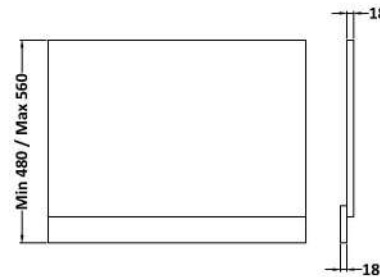

Sales Code: MPD511N

Description: 700mm Bath End Panel

### Product Dimensions

Height (mm):	560
Width (mm):	680
Depth (mm):	36
Nett Weight (kg):	4.4

### Packaging Dimensions

Height (mm):	30
Width (mm):	590
Depth (mm):	710
Gross Weight (kg):	4.9

### Outer Box Dimensions (If Applicable)

Height (mm):	
Width (mm):	
Depth (mm):	
Gross Weight (kg):	
Barcode:	5056462660493