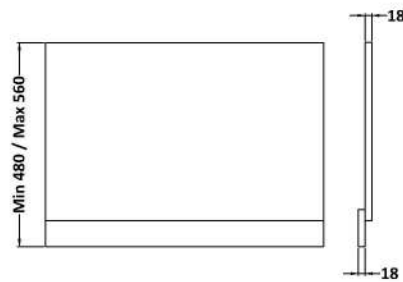

Sales Code: MPD512N

Description: 750mm Bath End Panel

Product Dimensions

Height (mm):	560
Width (mm):	730
Depth (mm):	36
Nett Weight (kg):	8.4

Packaging Dimensions

Height (mm):	30
Width (mm):	590
Depth (mm):	760
Gross Weight (kg):	8.9

Packaging Data

Box Colour:	Brown Cardboard Box
Box Qty:	1
Label Size:	100 x 50
Label Colour:	White Label
Label Qty:	1

Outer Box Dimensions (If Applicable)

Height (mm):	
Width (mm):	
Depth (mm):	
Gross Weight (kg):	
Barcode:	5056462660516

Product Details

Country of Origin:	United Kingdom
Fitting Instruction:	No
CE & UKCA:	N/A
FSC Certified Materials:	Yes
Colour:	Anthracite Woodgrain
Construction Method:	Screws Only
Construction Type:	Flat-Pack
Cabinet Finish:	Not Applicable
Fascia Finish:	MFC Textured Woodgrain
Cabinet Thickness (mm):	
Fascia Thickness (mm):	18
Drawer Included:	Not Applicable
Drawer Type:	Not Applicable
No of Shelves:	Not Applicable
Hinge Type:	Not Applicable
Hinge Included:	Not Applicable
Adjustable Legs:	Not Applicable
Fixings Included:	Yes
Handle Style:	Not Applicable
Waste Shroud:	Not Applicable
Handle Included:	Not Applicable
Handle Type:	Not Applicable