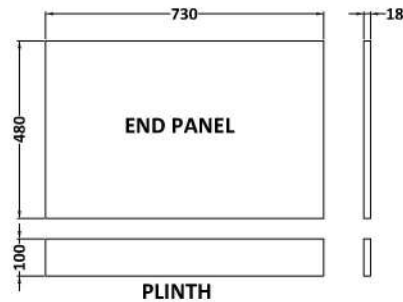

Sales Code: MPD512N

Description: 750mm Bath End Panel

Product Dimensions

Height (mm):	560
Width (mm):	730
Depth (mm):	36
Nett Weight (kg):	8.4

Packaging Dimensions

Height (mm):	30
Width (mm):	590
Depth (mm):	760
Gross Weight (kg):	8.9

Packaging Data

Box Colour:	Brown Cardboard Box
Box Qty:	1
Label Size:	100 x 50
Label Colour:	White Label
Label Qty:	1

Outer Box Dimensions (If Applicable)

Height (mm):	
Width (mm):	
Depth (mm):	
Gross Weight (kg):	
Barcode:	5056462660516

Product Details

Country of Origin:	United Kingdom
Fitting Instruction:	No
CE & UKCA:	N/A
FSC Certified Materials:	Yes
Colour:	Anthracite Woodgrain
Construction Method:	Screws Only
Construction Type:	Flat-Pack
Cabinet Finish:	Not Applicable
Fascia Finish:	MFC Textured Woodgrain
Cabinet Thickness (mm):	
Fascia Thickness (mm):	18
Drawer Included:	Not Applicable
Drawer Type:	Not Applicable
No of Shelves:	Not Applicable
Hinge Type:	Not Applicable
Hinge Included:	Not Applicable
Adjustable Legs:	Not Applicable
Fixings Included:	Yes
Handle Style:	Not Applicable
Waste Shroud:	Not Applicable
Handle Included:	Not Applicable
Handle Type:	Not Applicable