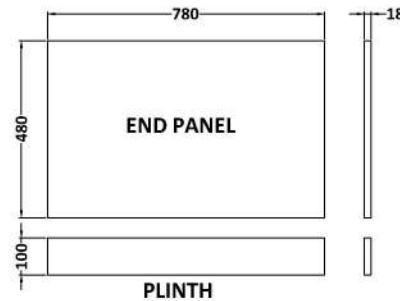

Sales Code: MPD513N

Description: 800mm Bath End Panel

Product Dimensions

Height (mm):	560
Width (mm):	780
Depth (mm):	36
Nett Weight (kg):	5.08

Packaging Dimensions

Height (mm):	30
Width (mm):	590
Depth (mm):	810
Gross Weight (kg):	5.58

Packaging Data

Box Colour:	Brown Cardboard Box
Box Qty:	1
Label Size:	100 x 50
Label Colour:	White Label
Label Qty:	1

Outer Box Dimensions (If Applicable)

Height (mm):	
Width (mm):	
Depth (mm):	
Gross Weight (kg):	
Barcode:	5056462660530

Product Details

Country of Origin:	United Kingdom
Fitting Instruction:	No
CE & UKCA:	N/A
FSC Certified Materials:	Yes
Colour:	Anthracite Woodgrain
Construction Method:	Screws Only
Construction Type:	Flat-Pack
Cabinet Finish:	Not Applicable
Fascia Finish:	MFC Textured Woodgrain
Cabinet Thickness (mm):	
Fascia Thickness (mm):	18
Drawer Included:	Not Applicable
Drawer Type:	Not Applicable
No of Shelves:	Not Applicable
Hinge Type:	Not Applicable
Hinge Included:	Not Applicable
Adjustable Legs:	Not Applicable
Fixings Included:	Yes
Handle Style:	Not Applicable
Waste Shroud:	Not Applicable
Handle Included:	Not Applicable
Handle Type:	Not Applicable