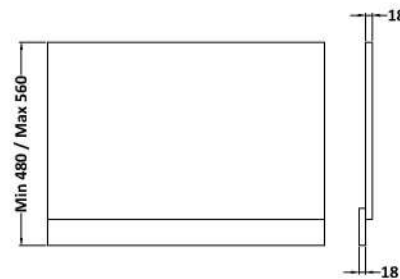

Sales Code: MPD513N

Description: 800mm Bath End Panel

Product Dimensions

Height (mm):	560
Width (mm):	780
Depth (mm):	36
Nett Weight (kg):	5.08

Packaging Dimensions

Height (mm):	30
Width (mm):	590
Depth (mm):	810
Gross Weight (kg):	5.58

Packaging Data

Box Colour:	Brown Cardboard Box
Box Qty:	1
Label Size:	100 x 50
Label Colour:	White Label
Label Qty:	1

Outer Box Dimensions (If Applicable)

Height (mm):	
Width (mm):	
Depth (mm):	
Gross Weight (kg):	
Barcode:	5056462660530

Product Details

Country of Origin:	United Kingdom
Fitting Instruction:	No
CE & UKCA:	N/A
FSC Certified Materials:	Yes
Colour:	Anthracite Woodgrain
Construction Method:	Screws Only
Construction Type:	Flat-Pack
Cabinet Finish:	Not Applicable
Fascia Finish:	MFC Textured Woodgrain
Cabinet Thickness (mm):	
Fascia Thickness (mm):	18
Drawer Included:	Not Applicable
Drawer Type:	Not Applicable
No of Shelves:	Not Applicable
Hinge Type:	Not Applicable
Hinge Included:	Not Applicable
Adjustable Legs:	Not Applicable
Fixings Included:	Yes
Handle Style:	Not Applicable
Waste Shroud:	Not Applicable
Handle Included:	Not Applicable
Handle Type:	Not Applicable