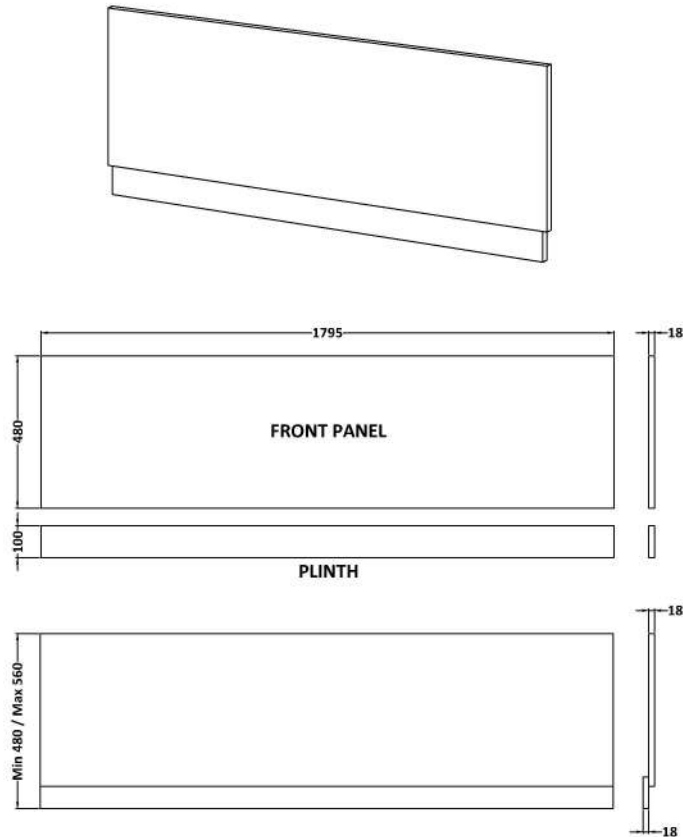

Sales Code: MPD607N

Description: 1800mm Bath Front Panel

Product Dimensions

Height (mm):	560
Width (mm):	1795
Depth (mm):	36
Nett Weight (kg):	18.3

Packaging Dimensions

Height (mm):	30
Width (mm):	590
Depth (mm):	1810
Gross Weight (kg):	18.8

Packaging Data

Box Colour:	Brown Cardboard Box
Box Qty:	1
Label Size:	100 x 50
Label Colour:	White Label
Label Qty:	1

Outer Box Dimensions (If Applicable)

Height (mm):	
Width (mm):	
Depth (mm):	
Gross Weight (kg):	
Barcode:	5056462660462

Product Details

Country of Origin:	United Kingdom
Fitting Instruction:	No
CE & UKCA:	N/A
FSC Certified Materials:	Yes
Colour:	Black Woodgrain
Construction Method:	Screws Only
Construction Type:	Flat-Pack
Cabinet Finish:	Not Applicable
Fascia Finish:	MFC Textured Woodgrain
Cabinet Thickness (mm):	
Fascia Thickness (mm):	18
Drawer Included:	Not Applicable
Drawer Type:	Not Applicable
No of Shelves:	Not Applicable
Hinge Type:	Not Applicable
Hinge Included:	Not Applicable
Adjustable Legs:	Not Applicable
Fixings Included:	Yes
Handle Style:	Not Applicable
Waste Shroud:	Not Applicable
Handle Included:	Not Applicable
Handle Type:	Not Applicable