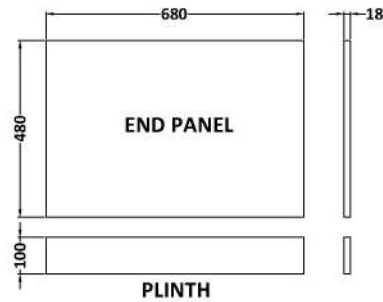

Sales Code: MPD611N

Description: 700mm Bath End Panel

Product Dimensions

Height (mm):	560
Width (mm):	680
Depth (mm):	36
Nett Weight (kg):	4.4

Packaging Dimensions

Height (mm):	30
Width (mm):	590
Depth (mm):	710
Gross Weight (kg):	4.9

Packaging Data

Box Colour:	Brown Cardboard Box
Box Qty:	1
Label Size:	100 x 50
Label Colour:	White Label
Label Qty:	1

Outer Box Dimensions (If Applicable)

Height (mm):	
Width (mm):	
Depth (mm):	
Gross Weight (kg):	
Barcode:	5056462660486

Product Details

Country of Origin:	United Kingdom
Fitting Instruction:	No
CE & UKCA:	N/A
FSC Certified Materials:	Yes
Colour:	Black Woodgrain
Construction Method:	Screws Only
Construction Type:	Flat-Pack
Cabinet Finish:	Not Applicable
Fascia Finish:	MFC Textured Woodgrain
Cabinet Thickness (mm):	
Fascia Thickness (mm):	18
Drawer Included:	Not Applicable
Drawer Type:	Not Applicable
No of Shelves:	Not Applicable
Hinge Type:	Not Applicable
Hinge Included:	Not Applicable
Adjustable Legs:	Not Applicable
Fixings Included:	Yes
Handle Style:	Not Applicable
Waste Shroud:	Not Applicable
Handle Included:	Not Applicable
Handle Type:	Not Applicable