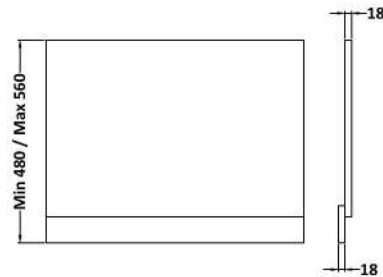

Sales Code: MPD611N

Description: 700mm Bath End Panel

Product Dimensions

Height (mm):	560
Width (mm):	680
Depth (mm):	36
Nett Weight (kg):	4.4

Packaging Dimensions

Height (mm):	30
Width (mm):	590
Depth (mm):	710
Gross Weight (kg):	4.9

Packaging Data

Box Colour:	Brown Cardboard Box
Box Qty:	1
Label Size:	100 x 50
Label Colour:	White Label
Label Qty:	1

Outer Box Dimensions (If Applicable)

Height (mm):	
Width (mm):	
Depth (mm):	
Gross Weight (kg):	
Barcode:	5056462660486

Product Details

Country of Origin:	United Kingdom
Fitting Instruction:	No
CE & UKCA:	N/A
FSC Certified Materials:	Yes
Colour:	Black Woodgrain
Construction Method:	Screws Only
Construction Type:	Flat-Pack
Cabinet Finish:	Not Applicable
Fascia Finish:	MFC Textured Woodgrain
Cabinet Thickness (mm):	
Fascia Thickness (mm):	18
Drawer Included:	Not Applicable
Drawer Type:	Not Applicable
No of Shelves:	Not Applicable
Hinge Type:	Not Applicable
Hinge Included:	Not Applicable
Adjustable Legs:	Not Applicable
Fixings Included:	Yes
Handle Style:	Not Applicable
Waste Shroud:	Not Applicable
Handle Included:	Not Applicable
Handle Type:	Not Applicable