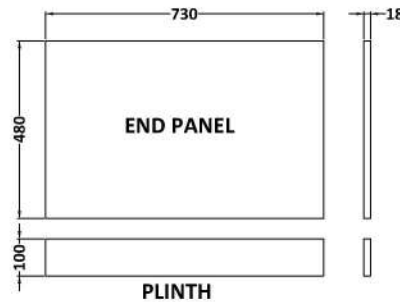

Sales Code: MPD612N

Description: 750mm Bath End Panel

Product Dimensions

Height (mm):	560
Width (mm):	730
Depth (mm):	36
Nett Weight (kg):	8.4

Packaging Dimensions

Height (mm):	30
Width (mm):	590
Depth (mm):	760
Gross Weight (kg):	8.9

Packaging Data

Box Colour:	Brown Cardboard Box
Box Qty:	1
Label Size:	100 x 50
Label Colour:	White Label
Label Qty:	1

Outer Box Dimensions (If Applicable)

Height (mm):	
Width (mm):	
Depth (mm):	
Gross Weight (kg):	
Barcode:	5056462660509

Product Details

Country of Origin:	United Kingdom
Fitting Instruction:	No
CE & UKCA:	N/A
FSC Certified Materials:	Yes
Colour:	Black Woodgrain
Construction Method:	Screws Only
Construction Type:	Flat-Pack
Cabinet Finish:	Not Applicable
Fascia Finish:	MFC Textured Woodgrain
Cabinet Thickness (mm):	
Fascia Thickness (mm):	18
Drawer Included:	Not Applicable
Drawer Type:	Not Applicable
No of Shelves:	Not Applicable
Hinge Type:	Not Applicable
Hinge Included:	Not Applicable
Adjustable Legs:	Not Applicable
Fixings Included:	Yes
Handle Style:	Not Applicable
Waste Shroud:	Not Applicable
Handle Included:	Not Applicable
Handle Type:	Not Applicable