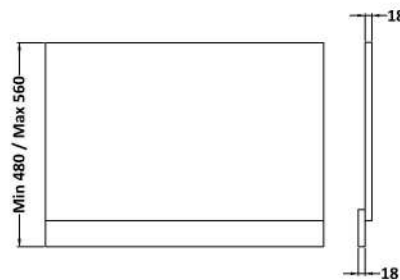

Sales Code: MPD612N

Description: 750mm Bath End Panel

Product Dimensions

Height (mm):	560
Width (mm):	730
Depth (mm):	36
Nett Weight (kg):	8.4

Packaging Dimensions

Height (mm):	30
Width (mm):	590
Depth (mm):	760
Gross Weight (kg):	8.9

Packaging Data

Box Colour:	Brown Cardboard Box
Box Qty:	1
Label Size:	100 x 50
Label Colour:	White Label
Label Qty:	1

Outer Box Dimensions (If Applicable)

Height (mm):	
Width (mm):	
Depth (mm):	
Gross Weight (kg):	
Barcode:	5056462660509

Product Details

Country of Origin:	United Kingdom
Fitting Instruction:	No
CE & UKCA:	N/A
FSC Certified Materials:	Yes
Colour:	Black Woodgrain
Construction Method:	Screws Only
Construction Type:	Flat-Pack
Cabinet Finish:	Not Applicable
Fascia Finish:	MFC Textured Woodgrain
Cabinet Thickness (mm):	
Fascia Thickness (mm):	18
Drawer Included:	Not Applicable
Drawer Type:	Not Applicable
No of Shelves:	Not Applicable
Hinge Type:	Not Applicable
Hinge Included:	Not Applicable
Adjustable Legs:	Not Applicable
Fixings Included:	Yes
Handle Style:	Not Applicable
Waste Shroud:	Not Applicable
Handle Included:	Not Applicable
Handle Type:	Not Applicable