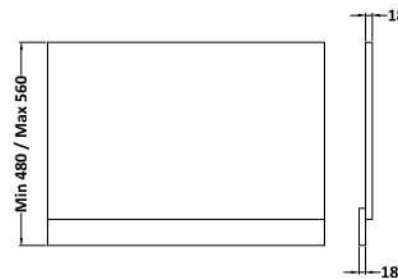

Sales Code: MPD613N

Description: 800mm Bath End Panel

### Product Dimensions

Height (mm):	560
Width (mm):	780
Depth (mm):	36
Nett Weight (kg):	5.08

### Packaging Dimensions

Height (mm):	30
Width (mm):	590
Depth (mm):	810
Gross Weight (kg):	5.58

### Outer Box Dimensions (If Applicable)

Height (mm):	
Width (mm):	
Depth (mm):	
Gross Weight (kg):	
Barcode:	5056462660523