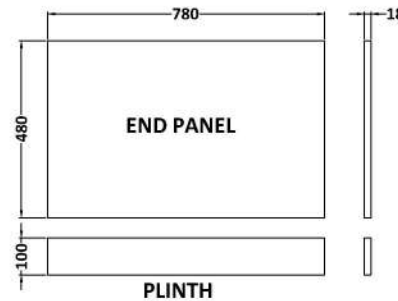

Sales Code: MPD613N

Description: 800mm Bath End Panel

### Product Dimensions

Height (mm):	560
Width (mm):	780
Depth (mm):	36
Nett Weight (kg):	5.08

### Packaging Dimensions

Height (mm):	30
Width (mm):	590
Depth (mm):	810
Gross Weight (kg):	5.58

### Outer Box Dimensions (If Applicable)

Height (mm):	
Width (mm):	
Depth (mm):	
Gross Weight (kg):	
Barcode:	5056462660523