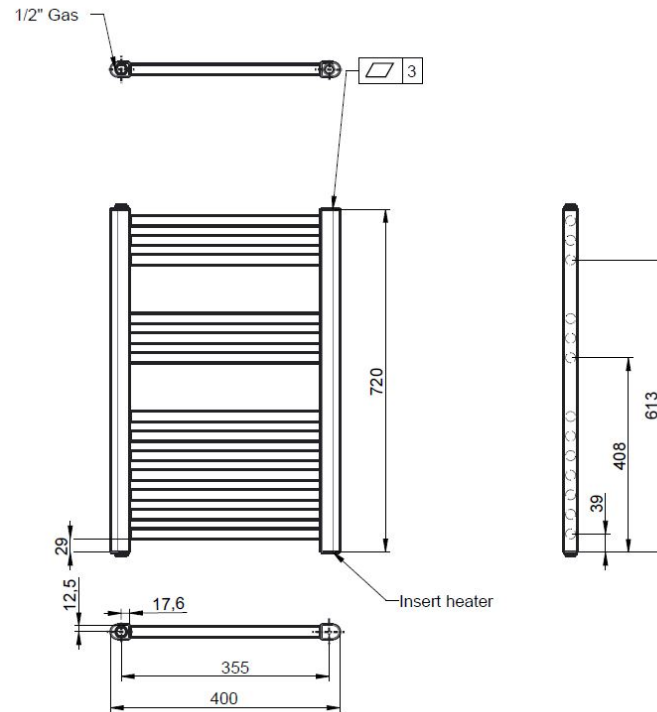

**Sales Code:** MTY150

**Description:** Round Chrome Rad 720X400 (200 Watt)

**Product Dimensions**

Height (mm):	720
Width (mm):	400
Depth (mm):	30
Length (mm):	
Nett Weight (kg):	9

**Packaging Dimensions**

Height (mm):	500
Width (mm):	425
Length (mm):	870
Gross Weight (kg):	10

**Packaging Data**

Box Colour:	Brown Cardboard Box
Box Qty:	1
Label Size:	190 x 75
Label Colour:	White Label
Label Qty:	1

**Outer Box Dimensions (If Applicable)**

Height (mm):	
Width (mm):	
Length (mm):	
Gross Weight (kg):	
Barcode:	5055275893838

**Product Details**

Country of Origin:	Italy		
Fitting Instruction:	No		
Certification:	CE & UKCA: Yes	RoHS: Yes	WEEE: Yes
Colour/Finish:	Chrome		
RAL No:	N/A		
Product Material:	Steel		
Heat Element Wattage:	200 W		
Heating Element Wattage Compatible:	Yes		
BTU Outputs:	30°C /	50°C / 683	60°C /
Thermal Outputs: (Watts)	30°C /	50°C / 200W	60°C /
Pipe Centres - If Vertical:	355mm		
Pipe Centres - If Horizontal:	N/A		
Max Projection:	85/95		
Tube Diameter:	22mm		
Packaging Volume (L):	2.6		
Wall to Centre of Tappings:	>200		
Floor to Centre of Tappings:	70/85		
Dual Fuel:	No		
IP Rating:	Ip64 Ingress Protection		