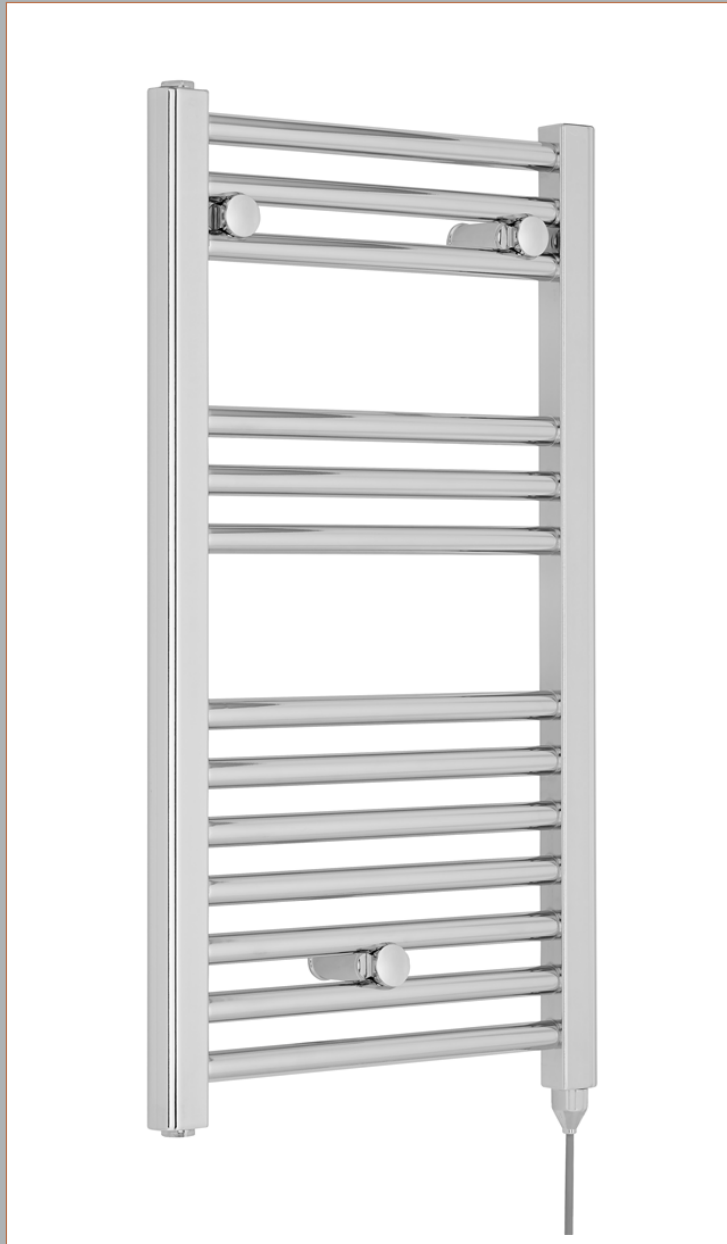

**Sales Code:** MTY150

**Description:** Round Chrome Rad 720X400 (200 Watt)

**Product Dimensions**

Height (mm):	720
Width (mm):	400
Depth (mm):	30
Length (mm):	
Nett Weight (kg):	9

**Packaging Dimensions**

Height (mm):	500
Width (mm):	425
Length (mm):	870
Gross Weight (kg):	10

**Packaging Data**

Box Colour:	Brown Cardboard Box
Box Qty:	1
Label Size:	190 x 75
Label Colour:	White Label
Label Qty:	1

**Outer Box Dimensions (If Applicable)**

Height (mm):	
Width (mm):	
Length (mm):	
Gross Weight (kg):	
Barcode:	5055275893838

**Product Details**

Country of Origin:	Italy		
Fitting Instruction:	No		
Certification:	CE & UKCA: Yes	RoHS: Yes	WEEE: Yes
Colour/Finish:	Chrome		
RAL No:	N/A		
Product Material:	Steel		
Heat Element Wattage:	200 W		
Heating Element Wattage Compatible:	Yes		
BTU Outputs:	30°C /	50°C / 683	60°C /
Thermal Outputs: (Watts)	30°C /	50°C / 200W	60°C /
Pipe Centres - If Vertical:	355mm		
Pipe Centres - If Horizontal:	N/A		
Max Projection:	85/95		
Tube Diameter:	22mm		
Packaging Volume (L):	2.6		
Wall to Centre of Tappings:	>200		
Floor to Centre of Tappings:	70/85		
Dual Fuel:	No		
IP Rating:	Ip64 Ingress Protection		