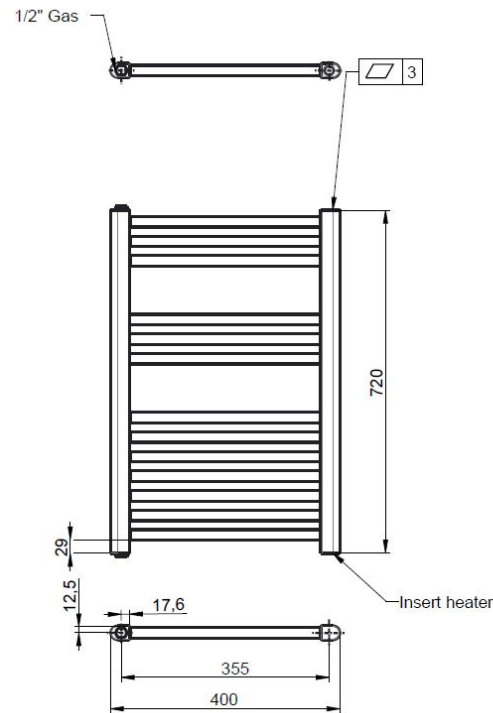

Sales Code: MTY156

Description: Round White Rad 720X400 (300 Watt)

Product Dimensions

Height (mm):	720
Width (mm):	400
Depth (mm):	30
Length (mm):	
Nett Weight (kg):	9

Packaging Dimensions

Height (mm):	500
Width (mm):	425
Length (mm):	870
Gross Weight (kg):	10

Packaging Data

Box Colour:	Brown Cardboard Box
Box Qty:	1
Label Size:	190 x 75
Label Colour:	White Label
Label Qty:	1

Outer Box Dimensions (If Applicable)

Height (mm):	
Width (mm):	
Length (mm):	
Gross Weight (kg):	
Barcode:	5055275893890

Product Details

Country of Origin:	Italy		
Fitting Instruction:	No		
Certification:	CE & UKCA: Yes	RoHS: Yes	WEEE: Yes
Colour/Finish:	White		
RAL No:	9016		
Product Material:	Steel		
Heat Element Wattage:	300 W		
Heating Element Wattage Compatible:	Yes		
BTU Outputs:	30°C /	50°C / 1024	60°C /
Thermal Outputs: (Watts)	30°C /	50°C / 300W	60°C /
Pipe Centres - If Vertical:	435mm		
Pipe Centres - If Horizontal:	N/A		
Max Projection:	85/95		
Tube Diameter:	22mm		
Packaging Volume (L):	2.6		
Wall to Centre of Tappings:	>200		
Floor to Centre of Tappings:	70/85		
Dual Fuel:	No		
IP Rating:	Ip64 Ingress Protection		