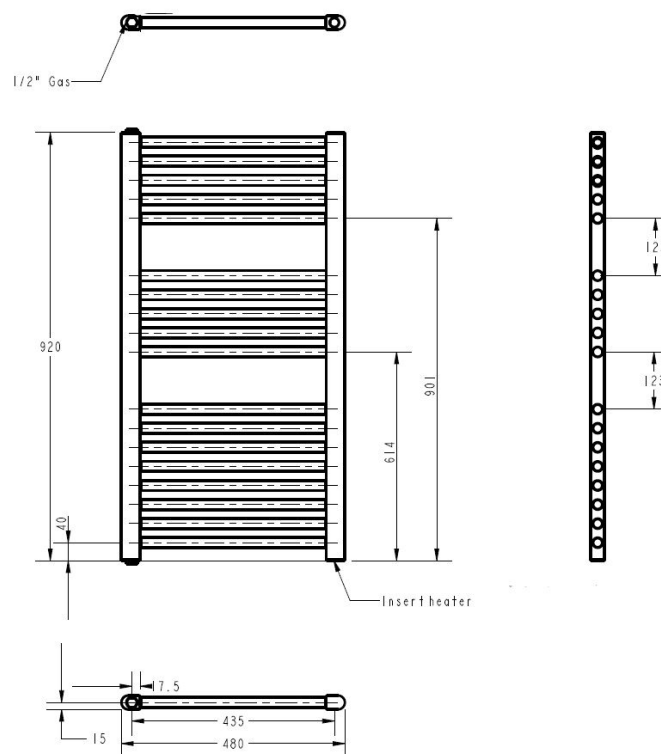

Sales Code: MTY157

Description: Round White Rad 920X480 (500 Watt)

Product Dimensions	
Height (mm):	920
Width (mm):	480
Depth (mm):	30
Length (mm):	
Nett Weight (kg):	10.3
Packaging Dimensions	
Height (mm):	45
Width (mm):	510
Length (mm):	1052
Gross Weight (kg):	11.51
Packaging Data	
Box Colour:	Brown Cardboard Box
Box Qty:	1
Label Size:	190 x 75
Label Colour:	White Label
Label Qty:	1
Outer Box Dimensions (If Applicable)	
Height (mm):	
Width (mm):	
Length (mm):	
Gross Weight (kg):	
Barcode:	5055275893906
Product Details	
Country of Origin:	Italy
Fitting Instruction:	No
Certification:	CE & UKCA: Yes RoHS: Yes WEEE: Yes
Colour/Finish:	White
RAL No:	9016
Product Material:	Steel
Heat Element Wattage:	500 W
Heating Element Wattage Compatible:	Yes
BTU Outputs:	30°C / 50°C / 1706 60°C / 30°C / 500W 60°C /
Thermal Outputs: (Watts)	
Pipe Centres - If Vertical:	435mm
Pipe Centres - If Horizontal:	N/A
Max Projection:	85/95
Tube Diameter:	22mm
Packaging Volume (L):	4
Wall to Centre of Tappings:	>200
Floor to Centre of Tappings:	70/85
Dual Fuel:	No
IP Rating:	Ip64 Ingress Protection