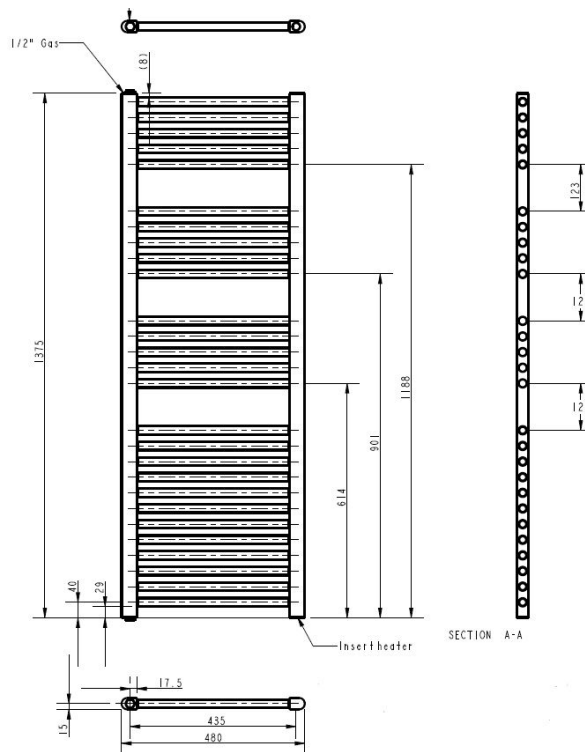

Sales Code: MTY158

Description: Round White Rad 1375X480 (750 Watt)

Product Dimensions	
Height (mm):	1375
Width (mm):	480
Depth (mm):	30
Length (mm):	
Nett Weight (kg):	17
Packaging Dimensions	
Height (mm):	500
Width (mm):	500
Length (mm):	1525
Gross Weight (kg):	18
Packaging Data	
Box Colour:	Brown Cardboard Box
Box Qty:	1
Label Size:	190 x 75
Label Colour:	White Label
Label Qty:	1
Outer Box Dimensions (If Applicable)	
Height (mm):	
Width (mm):	
Length (mm):	
Gross Weight (kg):	
Barcode:	5055275893913
Product Details	
Country of Origin:	Italy
Fitting Instruction:	No
Certification:	CE & UKCA: Yes RoHS: Yes WEEE: Yes
Colour/Finish:	White
RAL No:	9016
Product Material:	Steel
Heat Element Wattage:	750 W
Heating Element Wattage Compatible:	Yes
BTU Outputs:	30°C / 50°C / 2559 60°C /
Thermal Outputs: (Watts)	30°C / 50°C / 750W 60°C /
Pipe Centres - If Vertical:	435mm
Pipe Centres - If Horizontal:	N/A
Max Projection:	85/95
Tube Diameter:	22mm
Packaging Volume (L):	5,9
Wall to Centre of Tappings:	>200
Floor to Centre of Tappings:	70/85
Dual Fuel:	No
IP Rating:	Ip64 Ingress Protection