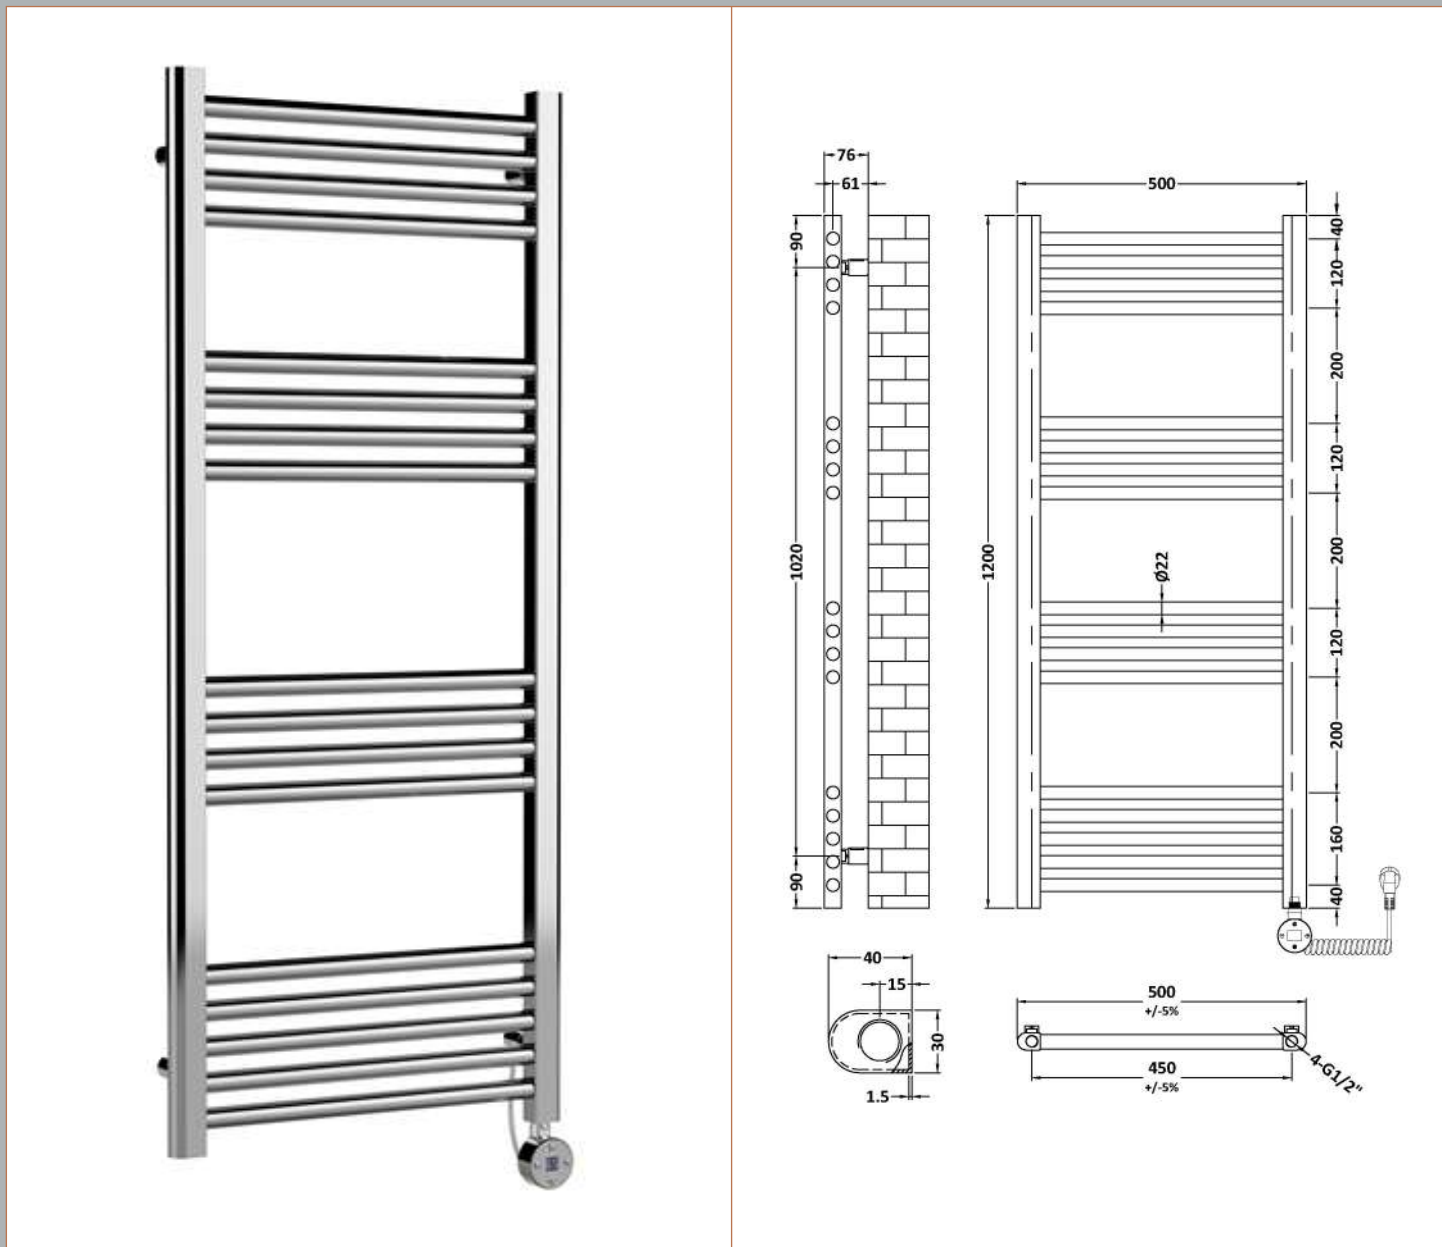

Sales Code: MTY360

Description: Electric Round T/Rail 17 Bar 1200X500

Product Dimensions

Height (mm):	0
Width (mm):	0
Depth (mm):	0
Length (mm):	0
Nett Weight (kg):	11

Packaging Dimensions

Height (mm):	1350
Width (mm):	600
Length (mm):	70
Gross Weight (kg):	15

Packaging Data

Box Colour:	Brown Cardboard Box
Box Qty:	0
Label Size:	0 x 0
Label Colour:	White Label
Label Qty:	0

Outer Box Dimensions (If Applicable)

Height (mm):	
Width (mm):	
Length (mm):	
Gross Weight (kg):	
Barcode:	5056678429280

Product Details

Country of Origin:	China		
Fitting Instruction:	Yes		
Certification:	CE & UKCA: Yes	RoHS: Yes	WEEE: Yes
Colour/Finish:	Chrome		
RAL No:			
Product Material:	Steel		
Heat Element Wattage:	400 W		
Heating Element Wattage Compatible:	Yes		
BTU Outputs:	30°C / 846	50°C / 1406	60°C / 1764
Thermal Outputs: (Watts)	30°C / 248	50°C / 412	60°C / 517
Pipe Centres - If Vertical:	450 mm		
Pipe Centres - If Horizontal:	N/A		
Max Projection:	76/86		
Tube Diameter:	22mm		
Packaging Volume (L):	2.6		
Wall to Centre of Tappings:	>200		
Floor to Centre of Tappings:	61-71mm		
Dual Fuel:	No		
IP Rating:	Ip64 Ingress Protection		