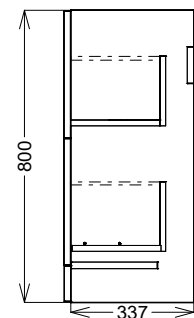

PRODUCT DATA SHEET

Muro Plus 500 Floor Mounted Cabinet Reed Green

Product Code: MUROPLUS-2DRW500FS-GREEN

SCUDO
BEAUTIFUL BATHROOMS

0330 124 7290

sales@scudo.co.uk - www.scudo.co.uk

Scudo is the trading name of Harrison Bathrooms Ltd. Whilst we endeavour to ensure that the product information is accurate we accept no liability for any information given. All images are for illustration purposes only. Product images and specification are subject to change. Measurement are in millimetres and are nominal.

Product Name	MUROPLUS-2DRW500FS-GREEN
Product Description	Muro Plus 500 Floor Mounted Cabinet Reed Green
Product Transportation	
Barcode	5060991251466
Country of origin	UK
Commodity code	9403609000
Product Measurements	
Product Weight (KG)	23.00
Product Width (mm)	500
Product Height (mm)	800
Product Depth (mm)	355
Primary Packed Measurements	
Packaged Weight	22.00
Packed Height	455
Packed Width	900
Packed Length	370

General Information	
Construction Material	MFC
Installation type	Wall Mounted
Colour / Finish	Reed Green

Furniture Attributes	
Supplied Fully Assembled	Yes
Number Of Drawers	2
Number Of Doors	0
Soft Close Doors / Drawers	Yes
Moisture resistant	Yes
Internal Shelves	N/a
Door Opening Width (mm)	N/a
Draw Opening Distance (mm)	220mm
Recommended Concealed Cistern	N/a
False Draws	N/a
Number of False Draws	N/a
Can the door be swapped over to open the opposite way	N/a
Which side is the door hinge located	N/a
Compatible Furniture Part Code	N/a
Compatible Basin Part Code	BASIN-515-365-CER

Handles	
Handle Style	Wrap Over
Handle Finish	Chrome
Handle Material	Stainless Steel
Number of Handles	2

Dimensions (measurements in mm)

LIFETIME GUARANTEE

We are confident in our products and we want our customer to be, we proudly give a lifetime guarantee on our taps and showers, further details can be found on our website