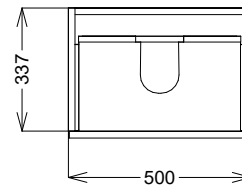

Product Name	MUROPLUS-2DRW500FS-GREEN
Product Description	Muro Plus 500 Floor Mounted Cabinet Reed Green
Product Transportation	
Barcode	5060991251466
Country of origin	UK
Commodity code	9403609000
Product Measurements	
Product Weight (KG)	23.00
Product Width (mm)	500
Product Height (mm)	800
Product Depth (mm)	355
Primary Packed Measurements	
Packaged Weight	22.00
Packed Height	455
Packed Width	900
Packed Length	370

General Information	
Construction Material	MFC
Installation type	Wall Mounted
Colour / Finish	Reed Green

Furniture Attributes	
Supplied Fully Assembled	Yes
Number Of Drawers	2
Number Of Doors	0
Soft Close Doors / Drawers	Yes
Moisture resistant	Yes
Internal Shelves	N/a
Door Opening Width (mm)	N/a
Draw Opening Distance (mm)	220mm
Recommended Concealed Cistern	N/a
False Draws	N/a
Number of False Draws	N/a
Can the door be swapped over to open the opposite way	N/a
Which side is the door hinge located	N/a
Compatible Furniture Part Code	N/a
Compatible Basin Part Code	BASIN-515-365-CER

Handles	
Handle Style	Wrap Over
Handle Finish	Chrome
Handle Material	Stainless Steel
Number of Handles	2

Dimensions (measurements in mm)

LIFETIME GUARANTEE

We are confident in our products and we want our customer to be, we proudly give a lifetime guarantee on our taps and showers, further details can be found on our website