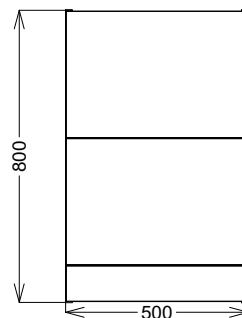

PRODUCT DATA SHEET

Muro Plus 500 Floor Mounted Cabinet Reed Green

Product Code: MUROPLUS-2DRW500FS-GREEN

SCUDO
BEAUTIFUL BATHROOMS

0330 124 7290

sales@scudo.co.uk - www.scudo.co.uk

Scudo is the trading name of Harrison Bathrooms Ltd. Whilst we endeavour to ensure that the product information is accurate we accept no liability for any information given. All images are for illustration purposes only. Product images and specification are subject to change. Measurement are in millimetres and are nominal.

Product Name	MUROPLUS-2DRW500FS-GREEN
Product Description	Muro Plus 500 Floor Mounted Cabinet Reed Green
Product Transportation	
Barcode	5060991251466
Country of origin	UK
Commodity code	9403609000
Product Measurements	
Product Weight (KG)	23.00
Product Width (mm)	500
Product Height (mm)	800
Product Depth (mm)	355
Primary Packed Measurements	
Packaged Weight	22.00
Packed Height	455
Packed Width	900
Packed Length	370

Handles	
Handle Style	Wrap Over
Handle Finish	Chrome
Handle Material	Stainless Steel
Number of Handles	2

Dimensions (measurements in mm)

LIFETIME GUARANTEE

We are confident in our products and we want our customer to be, we proudly give a lifetime guarantee on our taps and showers, further details can be found on our website