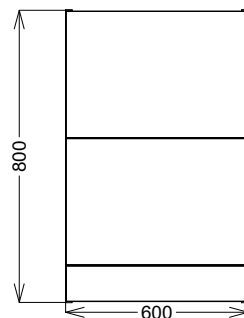

PRODUCT DATA SHEET

Muro Plus 600 Floor Mounted Cabinet Reed Green

Product Code: MUROPLUS-2DRW600FS-GREEN

SCUDO
BEAUTIFUL BATHROOMS

0330 124 7290

sales@scudo.co.uk - www.scudo.co.uk

Scudo is the trading name of Harrison Bathrooms Ltd. Whilst we endeavour to ensure that the product information is accurate we accept no liability for any information given. All images are for illustration purposes only. Product images and specification are subject to change. Measurement are in millimetres and are nominal.

Product Name	MUROPLUS-2DRW600FS-GREEN
Product Description	Muro Plus 600 Floor Mounted Cabinet Reed Green
Product Transportation	
Barcode	5060991251503
Country of origin	UK
Commodity code	9403609000
Product Measurements	
Product Weight (KG)	23.00
Product Width (mm)	600
Product Height (mm)	800
Product Depth (mm)	355
Primary Packed Measurements	
Packaged Weight	22.00
Packed Height	830
Packed Width	900
Packed Length	370

Handles	
Handle Style	Wrap Over
Handle Finish	Chrome
Handle Material	Stainless Steel
Number of Handles	2

Dimensions (measurements in mm)

LIFETIME GUARANTEE

We are confident in our products and we want our customer to be, we proudly give a lifetime guarantee on our taps and showers, further details can be found on our website.