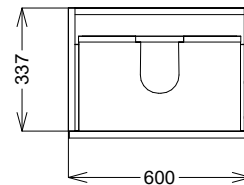

Product Name	MUROPLUS-2DRW600FS-GREEN
Product Description	Muro Plus 600 Floor Mounted Cabinet Reed Green
Product Transportation	
Barcode	5060991251503
Country of origin	UK
Commodity code	9403609000
Product Measurements	
Product Weight (KG)	23.00
Product Width (mm)	600
Product Height (mm)	800
Product Depth (mm)	355
Primary Packed Measurements	
Packaged Weight	22.00
Packed Height	830
Packed Width	900
Packed Length	370

General Information	
Construction Material	MFC
Installation type	Wall Mounted
Colour / Finish	Reed Green

Furniture Attributes	
Supplied Fully Assembled	Yes
Number Of Drawers	2
Number Of Doors	0
Soft Close Doors / Drawers	Yes
Moisture resistant	Yes
Internal Shelves	N/a
Door Opening Width (mm)	N/a
Draw Opening Distance (mm)	220mm
Recommended Concealed Cistern	N/a
False Draws	N/a
Number of False Draws	N/a
Can the door be swapped over to open the opposite way	N/a
Which side is the door hinge located	N/a
Compatible Furniture Part Code	N/a
Compatible Basin Part Code	BASIN-615-365-CER

Handles	
Handle Style	Wrap Over
Handle Finish	Chrome
Handle Material	Stainless Steel
Number of Handles	2

Dimensions (measurements in mm)

LIFETIME GUARANTEE

We are confident in our products and we want our customer to be, we proudly give a lifetime guarantee on our taps and showers, further details can be found on our website.