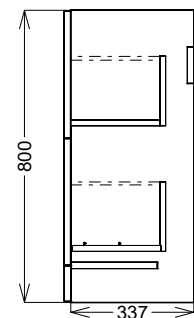

PRODUCT DATA SHEET

Muro Plus 600 Floor Mounted Cabinet Reed Green

Product Code: MUROPLUS-2DRW600FS-GREEN

SCUDO
BEAUTIFUL BATHROOMS

0330 124 7290

sales@scudo.co.uk - www.scudo.co.uk

Scudo is the trading name of Harrison Bathrooms Ltd. Whilst we endeavour to ensure that the product information is accurate we accept no liability for any information given. All images are for illustration purposes only. Product images and specification are subject to change. Measurement are in millimetres and are nominal.

Product Name	MUROPLUS-2DRW600FS-GREEN
Product Description	Muro Plus 600 Floor Mounted Cabinet Reed Green
Product Transportation	
Barcode	5060991251503
Country of origin	UK
Commodity code	9403609000
Product Measurements	
Product Weight (KG)	23.00
Product Width (mm)	600
Product Height (mm)	800
Product Depth (mm)	355
Primary Packed Measurements	
Packaged Weight	22.00
Packed Height	830
Packed Width	900
Packed Length	370

General Information	
Construction Material	MFC
Installation type	Wall Mounted
Colour / Finish	Reed Green

Furniture Attributes	
Supplied Fully Assembled	Yes
Number Of Drawers	2
Number Of Doors	0
Soft Close Doors / Drawers	Yes
Moisture resistant	Yes
Internal Shelves	N/a
Door Opening Width (mm)	N/a
Draw Opening Distance (mm)	220mm
Recommended Concealed Cistern	N/a
False Draws	N/a
Number of False Draws	N/a
Can the door be swapped over to open the opposite way	N/a
Which side is the door hinge located	N/a
Compatible Furniture Part Code	N/a
Compatible Basin Part Code	BASIN-615-365-CER

Handles	
Handle Style	Wrap Over
Handle Finish	Chrome
Handle Material	Stainless Steel
Number of Handles	2

Dimensions (measurements in mm)

LIFETIME GUARANTEE

We are confident in our products and we want our customer to be, we proudly give a lifetime guarantee on our taps and showers, further details can be found on our website.