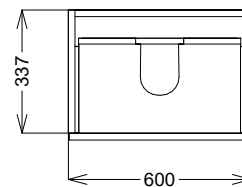

Product Name	MUROPLUS-2DRW600FS-GREY
Product Description	Muro Plus 600 Floor Mounted Cabinet Dust Grey
Product Transportation	
Barcode	5060991251510
Country of origin	UK
Commodity code	9403609000
Product Measurements	
Product Weight (KG)	23.00
Product Width (mm)	600
Product Height (mm)	800
Product Depth (mm)	355
Primary Packed Measurements	
Packaged Weight	22.00
Packed Height	830
Packed Width	900
Packed Length	370

General Information	
Construction Material	MFC
Installation type	Wall Mounted
Colour / Finish	Dust Grey

Furniture Attributes	
Supplied Fully Assembled	Yes
Number Of Drawers	2
Number Of Doors	0
Soft Close Doors / Drawers	Yes
Moisture resistant	Yes
Internal Shelves	N/a
Door Opening Width (mm)	N/a
Draw Opening Distance (mm)	220mm
Recommended Concealed Cistern	N/a
False Draws	N/a
Number of False Draws	N/a
Can the door be swapped over to open the opposite way	N/a
Which side is the door hinge located	N/a
Compatible Furniture Part Code	N/a
Compatible Basin Part Code	BASIN-615-365-CER

Handles	
Handle Style	Wrap Over
Handle Finish	Chrome
Handle Material	Stainless Steel
Number of Handles	2

Dimensions (measurements in mm)

LIFETIME GUARANTEE

We are confident in our products and we want our customer to be, we proudly give a lifetime guarantee on our taps and showers, further details can be found on our website.