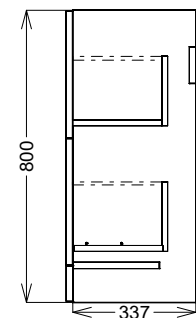

PRODUCT DATA SHEET

Muro Plus 600 Floor Mounted Cabinet Dust Grey

Product Code: MUROPLUS-2DRW600FS-GREY

SCUDO
BEAUTIFUL BATHROOMS

0330 124 7290

sales@scudo.co.uk - www.scudo.co.uk

Scudo is the trading name of Harrison Bathrooms Ltd. Whilst we endeavour to ensure that the product information is accurate we accept no liability for any information given. All images are for illustration purposes only. Product images and specification are subject to change. Measurement are in millimetres and are nominal.

Product Name	MUROPLUS-2DRW600FS-GREY
Product Description	Muro Plus 600 Floor Mounted Cabinet Dust Grey
Product Transportation	
Barcode	5060991251510
Country of origin	UK
Commodity code	9403609000
Product Measurements	
Product Weight (KG)	23.00
Product Width (mm)	600
Product Height (mm)	800
Product Depth (mm)	355
Primary Packed Measurements	
Packaged Weight	22.00
Packed Height	830
Packed Width	900
Packed Length	370

General Information	
Construction Material	MFC
Installation type	Wall Mounted
Colour / Finish	Dust Grey

Furniture Attributes	
Supplied Fully Assembled	Yes
Number Of Drawers	2
Number Of Doors	0
Soft Close Doors / Drawers	Yes
Moisture resistant	Yes
Internal Shelves	N/a
Door Opening Width (mm)	N/a
Draw Opening Distance (mm)	220mm
Recommended Concealed Cistern	N/a
False Draws	N/a
Number of False Draws	N/a
Can the door be swapped over to open the opposite way	N/a
Which side is the door hinge located	N/a
Compatible Furniture Part Code	N/a
Compatible Basin Part Code	BASIN-615-365-CER

Handles	
Handle Style	Wrap Over
Handle Finish	Chrome
Handle Material	Stainless Steel
Number of Handles	2

Dimensions (measurements in mm)

LIFETIME GUARANTEE

We are confident in our products and we want our customer to be, we proudly give a lifetime guarantee on our taps and showers, further details can be found on our website.