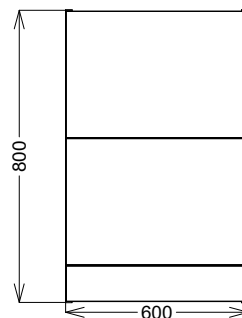

PRODUCT DATA SHEET

Muro Plus 600 Floor Mounted Cabinet Dust Grey

Product Code: MUROPLUS-2DRW600FS-GREY

SCUDO
BEAUTIFUL BATHROOMS

0330 124 7290

sales@scudo.co.uk - www.scudo.co.uk

Scudo is the trading name of Harrison Bathrooms Ltd. Whilst we endeavour to ensure that the product information is accurate we accept no liability for any information given. All images are for illustration purposes only. Product images and specification are subject to change. Measurement are in millimetres and are nominal.

Product Name	MUROPLUS-2DRW600FS-GREY
Product Description	Muro Plus 600 Floor Mounted Cabinet Dust Grey
Product Transportation	
Barcode	5060991251510
Country of origin	UK
Commodity code	9403609000
Product Measurements	
Product Weight (KG)	23.00
Product Width (mm)	600
Product Height (mm)	800
Product Depth (mm)	355
Primary Packed Measurements	
Packaged Weight	22.00
Packed Height	830
Packed Width	900
Packed Length	370

Handles	
Handle Style	Wrap Over
Handle Finish	Chrome
Handle Material	Stainless Steel
Number of Handles	2

Dimensions (measurements in mm)

LIFETIME GUARANTEE

We are confident in our products and we want our customer to be, we proudly give a lifetime guarantee on our taps and showers, further details can be found on our website.