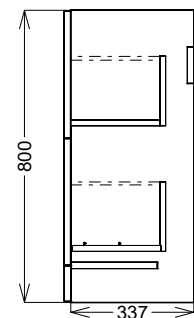

PRODUCT DATA SHEET

Muro Plus 600 Floor Mounted Cabinet Gloss White

Product Code: MUROPLUS-2DRW600FS-WHITE

SCUDO
BEAUTIFUL BATHROOMS

0330 124 7290

sales@scudo.co.uk - www.scudo.co.uk

Scudo is the trading name of Harrison Bathrooms Ltd. Whilst we endeavour to ensure that the product information is accurate we accept no liability for any information given. All images are for illustration purposes only. Product images and specification are subject to change. Measurement are in millimetres and are nominal.

Product Name	MUROPLUS-2DRW600FS-WHITE
Product Description	Muro Plus 600 Floor Mounted Cabinet Gloss White
Product Transportation	
Barcode	5060991251527
Country of origin	UK
Commodity code	9403609000
Product Measurements	
Product Weight (KG)	23.00
Product Width (mm)	600
Product Height (mm)	800
Product Depth (mm)	355
Primary Packed Measurements	
Packaged Weight	22.00
Packed Height	830
Packed Width	900
Packed Length	370

General Information	
Construction Material	MFC
Installation type	Wall Mounted
Colour / Finish	Gloss White

Furniture Attributes	
Supplied Fully Assembled	Yes
Number Of Drawers	2
Number Of Doors	0
Soft Close Doors / Drawers	Yes
Moisture resistant	Yes
Internal Shelves	N/a
Door Opening Width (mm)	N/a
Draw Opening Distance (mm)	220mm
Recommended Concealed Cistern	N/a
False Draws	N/a
Number of False Draws	N/a
Can the door be swapped over to open the opposite way	N/a
Which side is the door hinge located	N/a
Compatible Furniture Part Code	N/a
Compatible Basin Part Code	BASIN-615-365-CER

Handles	
Handle Style	Wrap Over
Handle Finish	Chrome
Handle Material	Stainless Steel
Number of Handles	2

Dimensions (measurements in mm)

LIFETIME GUARANTEE

We are confident in our products and we want our customer to be, we proudly give a lifetime guarantee on our taps and showers, further details can be found on our website.