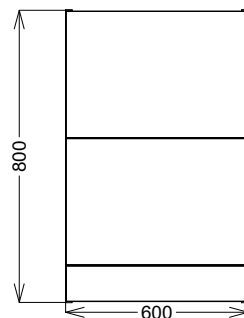

PRODUCT DATA SHEET

Muro Plus 600 Floor Mounted Cabinet Gloss White

Product Code: MUROPLUS-2DRW600FS-WHITE

SCUDO
BEAUTIFUL BATHROOMS

0330 124 7290

sales@scudo.co.uk - www.scudo.co.uk

Scudo is the trading name of Harrison Bathrooms Ltd. Whilst we endeavour to ensure that the product information is accurate we accept no liability for any information given. All images are for illustration purposes only. Product images and specification are subject to change. Measurement are in millimetres and are nominal.

Product Name	MUROPLUS-2DRW600FS-WHITE
Product Description	Muro Plus 600 Floor Mounted Cabinet Gloss White
Product Transportation	
Barcode	5060991251527
Country of origin	UK
Commodity code	9403609000
Product Measurements	
Product Weight (KG)	23.00
Product Width (mm)	600
Product Height (mm)	800
Product Depth (mm)	355
Primary Packed Measurements	
Packaged Weight	22.00
Packed Height	830
Packed Width	900
Packed Length	370

Handles	
Handle Style	Wrap Over
Handle Finish	Chrome
Handle Material	Stainless Steel
Number of Handles	2

Dimensions (measurements in mm)

LIFETIME GUARANTEE

We are confident in our products and we want our customer to be, we proudly give a lifetime guarantee on our taps and showers, further details can be found on our website.