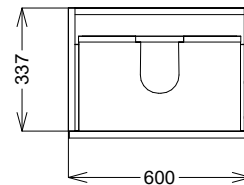

Product Name	MUROPLUS-2DRW600FS-WHITE
Product Description	Muro Plus 600 Floor Mounted Cabinet Gloss White
Product Transportation	
Barcode	5060991251527
Country of origin	UK
Commodity code	9403609000
Product Measurements	
Product Weight (KG)	23.00
Product Width (mm)	600
Product Height (mm)	800
Product Depth (mm)	355
Primary Packed Measurements	
Packaged Weight	22.00
Packed Height	830
Packed Width	900
Packed Length	370

General Information	
Construction Material	MFC
Installation type	Wall Mounted
Colour / Finish	Gloss White

Furniture Attributes	
Supplied Fully Assembled	Yes
Number Of Drawers	2
Number Of Doors	0
Soft Close Doors / Drawers	Yes
Moisture resistant	Yes
Internal Shelves	N/a
Door Opening Width (mm)	N/a
Draw Opening Distance (mm)	220mm
Recommended Concealed Cistern	N/a
False Draws	N/a
Number of False Draws	N/a
Can the door be swapped over to open the opposite way	N/a
Which side is the door hinge located	N/a
Compatible Furniture Part Code	N/a
Compatible Basin Part Code	BASIN-615-365-CER

Handles	
Handle Style	Wrap Over
Handle Finish	Chrome
Handle Material	Stainless Steel
Number of Handles	2

Dimensions (measurements in mm)

LIFETIME GUARANTEE

We are confident in our products and we want our customer to be, we proudly give a lifetime guarantee on our taps and showers, further details can be found on our website.