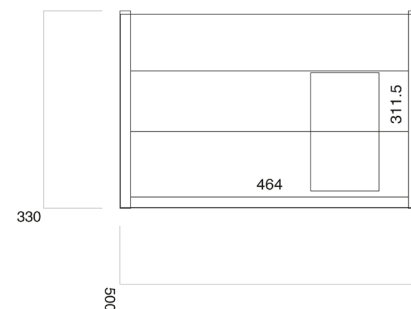

Product Name	MUROPLUS-500WALL-GREEN
Product Description	Muro Plus 500 Wall Hung Cabinet Reed Green
Product Transportation	
Barcode	5060964936499
Country of origin	UK
Commodity code	9403609000
Product Measurements	
Product Weight (KG)	12.10
Product Width (mm)	500
Product Height (mm)	375
Product Depth (mm)	355
Primary Packed Measurements	
Packaged Weight	14.30
Packed Height	455
Packed Width	600
Packed Length	430

General Information	
Construction Material	MFC
Installation type	Wall Mounted
Colour / Finish	Sage Green

Furniture Attributes	
Supplied Fully Assembled	Yes
Number Of Drawers	1
Number Of Doors	0
Soft Close Doors / Drawers	Yes
Moisture resistant	Yes
Internal Shelves	N/a
Door Opening Width (mm)	N/a
Draw Opening Distance (mm)	220mm
Recommended Concealed Cistern	N/a
False Draws	N/a
Number of False Draws	N/a
Can the door be swapped over to open the opposite way	N/a
Which side is the door hinge located	N/a
Compatible Furniture Part Code	N/a
Compatible Basin Part Code	BASIN-515-365-CER

Handles	
Handle Style	Wrap Over
Handle Finish	Chrome
Handle Material	Stainless Steel
Number of Handles	1

Dimensions (measurements in mm)

LIFETIME GUARANTEE

We are confident in our products and we want our customer to be, we proudly give a lifetime guarantee on our taps and showers, further details can be found on our website.