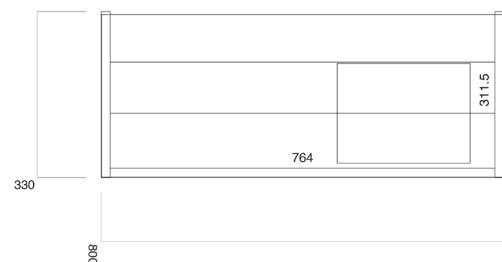

Product Name	MUROPLUS-800WALL-GREY
Product Description	Muro Plus 800 Wall Hung Cabinet Dust Grey
Product Transportation	
Barcode	5060991250605
Country of origin	UK
Commodity code	9403609000
Product Measurements	
Product Weight (KG)	20.00
Product Width (mm)	800
Product Height (mm)	375
Product Depth (mm)	355
Primary Packed Measurements	
Packaged Weight	22.00
Packed Height	455
Packed Width	900
Packed Length	430

General Information	
Construction Material	MFC
Installation type	Wall Mounted
Colour / Finish	Dust Grey

Furniture Attributes	
Supplied Fully Assembled	Yes
Number Of Drawers	1
Number Of Doors	0
Soft Close Doors / Drawers	Yes
Moisture resistant	Yes
Internal Shelves	N/a
Door Opening Width (mm)	N/a
Draw Opening Distance (mm)	220mm
Recommended Concealed Cistern	N/a
False Draws	N/a
Number of False Draws	N/a
Can the door be swapped over to open the opposite way	N/a
Which side is the door hinge located	N/a
Compatible Furniture Part Code	N/a
Compatible Basin Part Code	BASIN-815-365-CER

Handles	
Handle Style	Wrap Over
Handle Finish	Chrome
Handle Material	Stainless Steel
Number of Handles	1

Dimensions (measurements in mm)

LIFETIME GUARANTEE

We are confident in our products and we want our customer to be, we proudly give a lifetime guarantee on our taps and showers, further details can be found on our website.