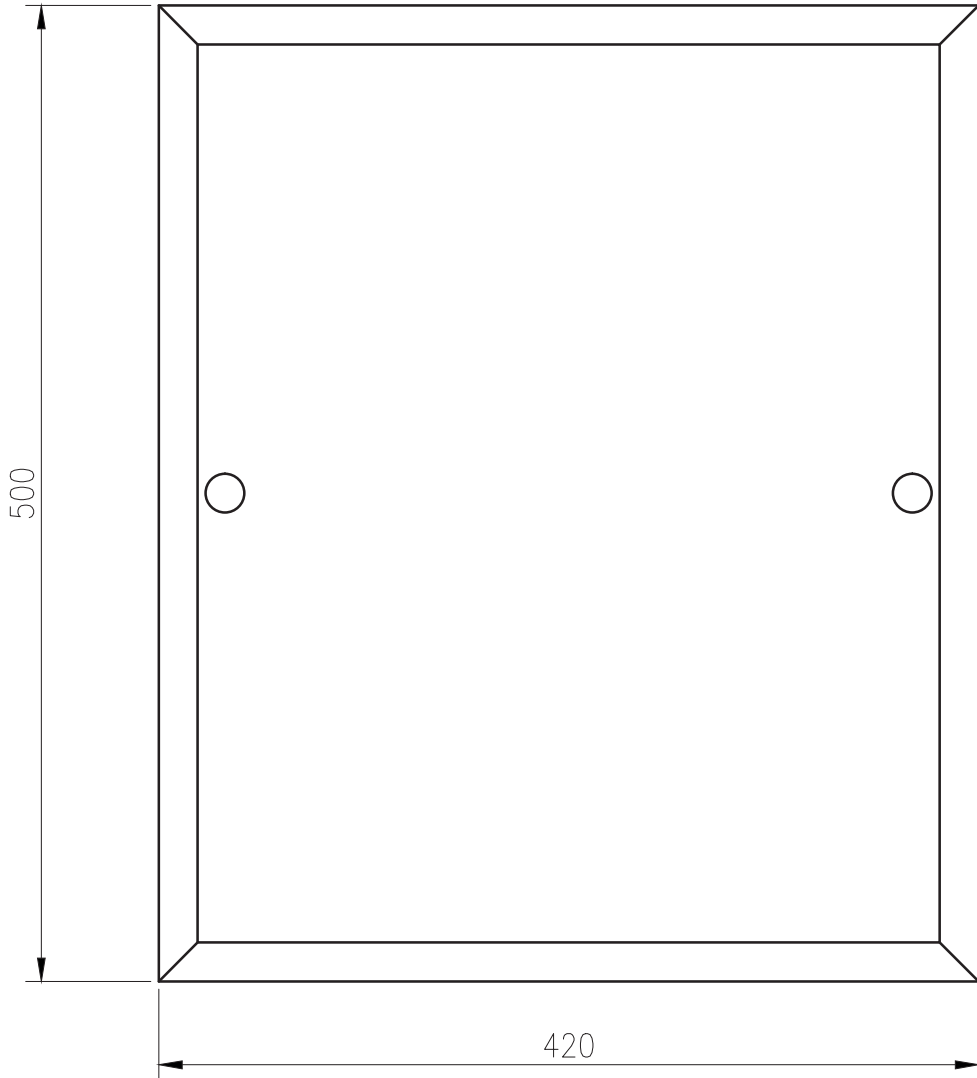

Atlanta 8800C

*Miller*

FINE BATHROOM INTERIORS