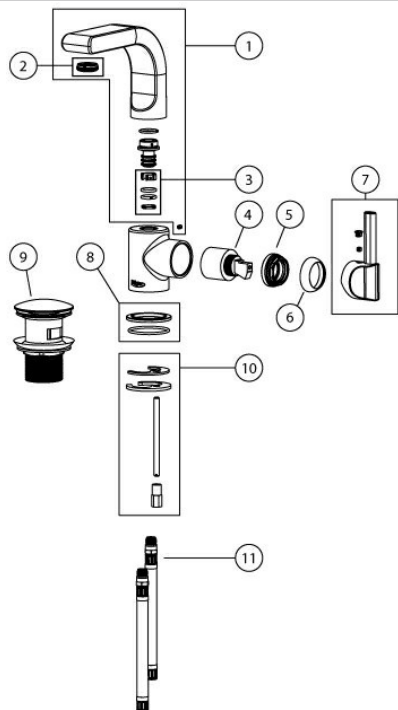

Mini monobloc basin mixer

Spare Key	Description	Code	Barcode	Date From	Date To	Price (£) ex VAT
1						
1	SPT45CP Spout Assembly	854818	5022050352194	01/01/1900	To Current	£0.00
2						
2	OA12 Outlet	854819	5022050352279	01/01/1900	06/09/2018	£0.00
3						
3	SK24 Head Seal Kit	854580	5022050329578	01/01/1900	To Current	£0.00
4						
4	HK114 Headwork Cartridge	854773	5022050350787	01/01/1900	To Current	£0.00
5						
5	H10 Head	854767	5022050350695	01/01/1900	06/09/2018	£0.00
6						
6	HKS37 Headwork Shroud	854768	5022050350183	01/01/1900	06/09/2018	£0.00
7						
7	HD156 Handle with Indice	854769	5022050350244	01/01/1900	To Current	£0.00
8						
8	FL41 Flange	854599	5022050232779	01/01/1900	06/09/2018	£0.00
9						
9	CW1 Click Waste	854493	5022050224705	01/01/1900	06/09/2018	£0.00
10						
10	FP55 FIXING PACK	854407	5013866080050	01/01/1900	06/09/2018	£0.00
11						
11	IT16 INLET TAILS PAIR (Flexible)	854408	5013866080067	01/01/1900	To Current	£0.00