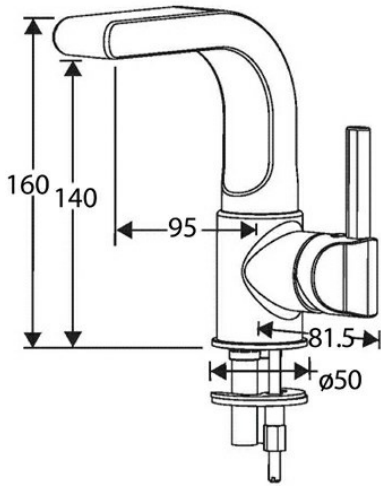

Mini monobloc basin mixer

General Information

Panacea Mini Basin Mixer (inc Click-waste)

The distinct design of the Francis Pegler Panacea range is sleek and contemporary. The range features a versatile swivel spout that delivers a perfect stream of water

- Suitable for both High and Low water pressure systems - min 0.1 bar
- Single lever ceramic disc cartridge for easy use
- Comes complete with flexible tails for easy installation

Size Pattern No. Pack 1 Qty Pack 2 Qty Code Barcode Price (£) each ex VAT

Dimensions

Code	Description	Dimensions
4P2002	Mini Monobloc Basin Mixer	See image

Pegler Yorkshire reserve the right to change specifications

Guarantee

10 Year Guarantee

Luxury Taps and Mixers

Pegler Yorkshire Customcare 10 Year Guarantee - Terms and Conditions

Product are subject to a 10 year guarantee that is between Pegler Yorkshire and the final purchaser of the product.

The guarantee is subject to proof of purchase being supplied.

This guarantee does not affect any statutory rights the consumer may have in law.

The guarantee covers manufacturing or material defects and does not cover parts subject to normal wear and tear.

Finishes other than chrome are covered for a period of 3 years only and the guarantee on the finish is subject to the cleaning instructions being followed.

The guarantee is not applicable where the product is fitted contrary to the conditions in the fitting instructions.

Abusive behaviour and accidental damage to the product are not covered by this guarantee.

The extent of this liability is limited to the cost of the replacement of the defective item and not to fitting or consequential damages.

Care and Maintenance

Care