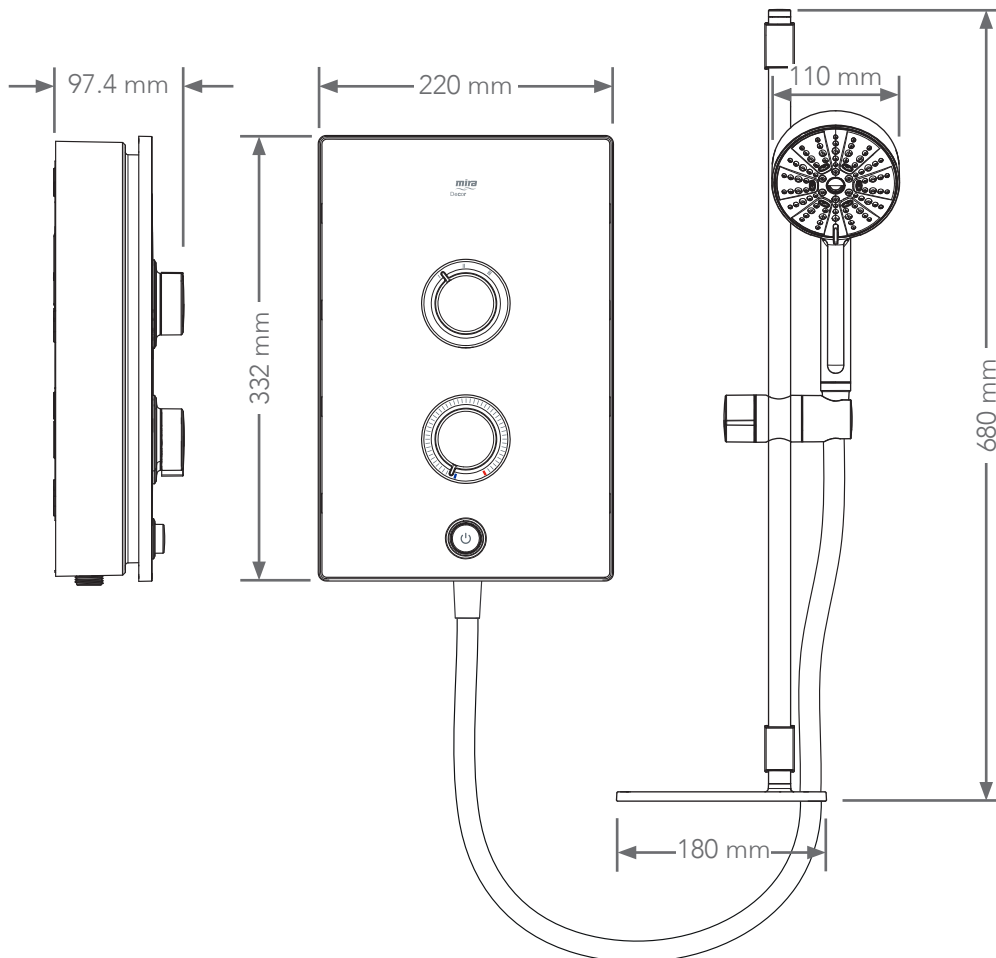

Terminal Block connections: Maximum 10mm²

Water entry points: Left (rising, falling & rear)

Cable entry points: Left (rising, falling & rear)

Inlet connections: 15 mm plastic stub, compression or push-fit fittings

Outlet connections: 1/2" BSP Male

Supply Conditions (hot and cold)

Minimum maintained pressure: 0.7 bar (7 metre head)

Maximum maintained pressure: 5.0 bar (50 metre head)

Maximum static pressure: 10.0 bar (100 metre head)

Performance

Temperature stability: \pm 6°C

Safety Features

Phased shutdown: No

Factory set to safe max temp: No

Mira Sensi-flo™: No

Accessories

Wide range of accessories available at www.mirashowers.co.uk

Approvals

BEAB approved

Kiwa certified

WRAS approved (Water Regulations Advisory Scheme)

Intertek

Dimensions

To download other resources, and for more information and advice on our products just visit: www.mirashowers.co.uk