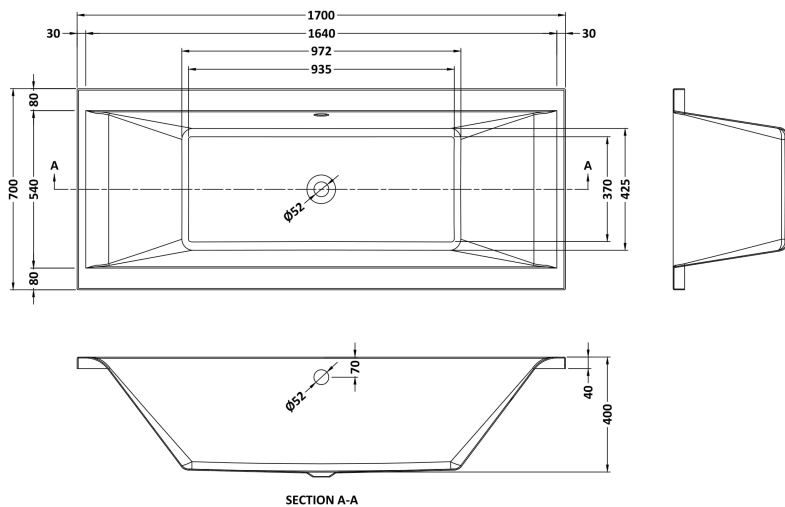

Sales Code: NBA209

Description: Square Double Ended Bath 1700X700

Packaging Details

Barcode: 5055369006731

Sales Code: NBA209NL

Description: Square Double Ended Bath 1700X700

Product Dimensions

Length (mm):	1700
Width (mm):	700
Depth (mm):	400
Nett Weight (kg):	18.4

Packaging Dimensions

Length (mm):	1700
Width (mm):	730
Depth (mm):	400
Gross Weight (kg):	18.4

Packaging Data

Box Colour:	Brown Cardboard Sleeve
Box Qty:	1
Label Size:	192 x 38
Label Colour:	White Label
Label Qty:	1

Outer Box Dimensions (If Applicable)

Length (mm):	
Width (mm):	
Height (mm):	
Gross Weight (kg):	
Barcode:	5055275833155

Product Details

Country of Origin:	Poland
Fitting Instruction:	No
Certification:	FSC: No CE: Yes
Material Colour Reference:	European White
Product Material:	Acrylic
Material Thickness:	4mm
Volume (Ltr):	161L
Displaced Capacity:	91L
Leg Set Included:	Legset Not Included
Waste Included:	Waste Not Included
Drilled/Undrilled:	Undrilled For Taps
Includes Grips:	No Grips Supplied
Embossed:	No
No of Tapholes:	None
Anti-Slip:	No

Sales Code: NBL001

Description: Leg Set

Product Dimensions

Length (mm):	570
Width (mm):	
Depth (mm):	
Nett Weight (kg):	1.9

Packaging Dimensions

Length (mm):	600
Width (mm):	60
Depth (mm):	60
Gross Weight (kg):	1.9