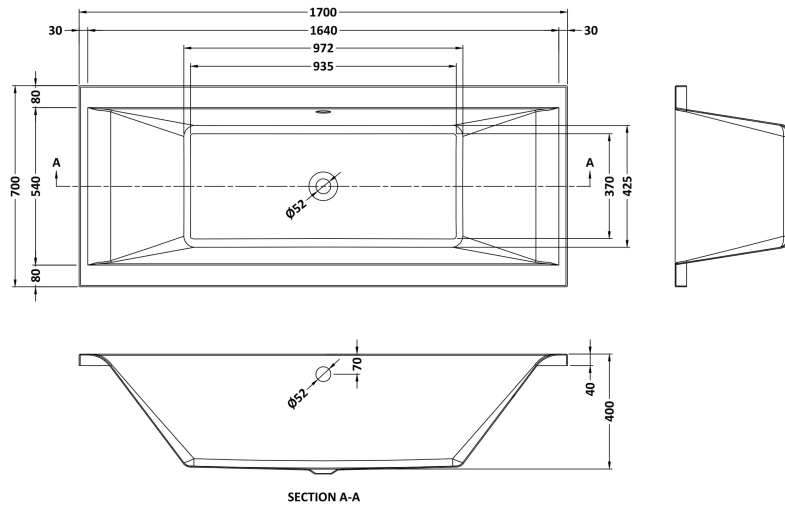

Sales Code: NBA209

Description: Square Double Ended Bath 1700X700

Packaging Details

Barcode: 5055369006731

Sales Code: NBA209NL

Description: Square Double Ended Bath 1700X700

Product Dimensions

Length (mm):	1700
Width (mm):	700
Depth (mm):	400
Nett Weight (kg):	18.4

Packaging Dimensions

Length (mm):	1700
Width (mm):	730
Depth (mm):	400
Gross Weight (kg):	18.4

Packaging Data

Box Colour:	Brown Cardboard Sleeve
Box Qty:	1
Label Size:	192 x 38
Label Colour:	White Label
Label Qty:	1

Outer Box Dimensions (If Applicable)

Length (mm):	
Width (mm):	
Height (mm):	
Gross Weight (kg):	
Barcode:	5055275833155

Product Details

Country of Origin:	Poland
Fitting Instruction:	No
Certification:	FSC: No CE: Yes
Material Colour Reference:	European White
Product Material:	Acrylic
Material Thickness:	4mm
Volume (Ltr):	161L
Displaced Capacity:	91L
Leg Set Included:	Legset Not Included
Waste Included:	Waste Not Included
Drilled/Undrilled:	Undrilled For Taps
Includes Grips:	No Grips Supplied
Embossed:	No
No of Tapholes:	None
Anti-Slip:	No

Sales Code: NBL001

Description: Leg Set

Product Dimensions

Length (mm):	570
Width (mm):	
Depth (mm):	
Nett Weight (kg):	1.9

Packaging Dimensions

Length (mm):	600
Width (mm):	60
Depth (mm):	60
Gross Weight (kg):	1.9