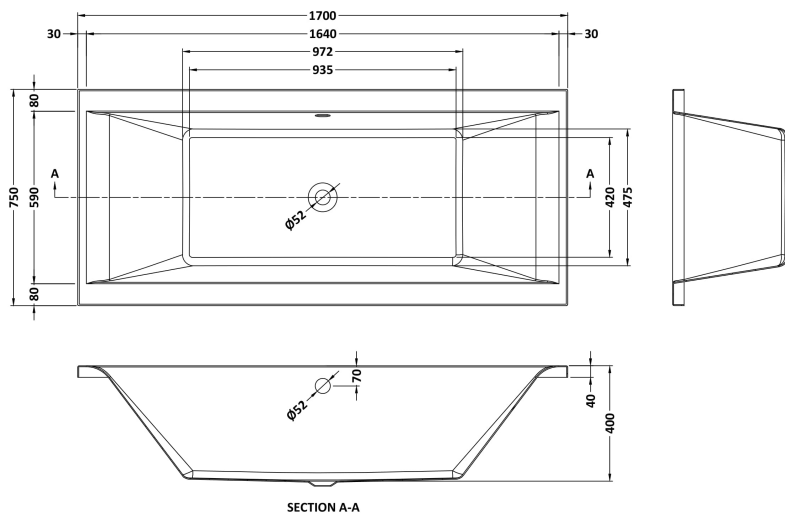

Sales Code: NBA210

Description: Square Double Ended Bath 1700X750

Packaging Details

Barcode: 5055369006748

Sales Code: NBA210NL

Description: Square Double Ended Bath 1700X750

Product Dimensions

Length (mm):	1700
Width (mm):	750
Depth (mm):	400
Nett Weight (kg):	17

Packaging Dimensions

Length (mm):	1700
Width (mm):	750
Depth (mm):	425
Gross Weight (kg):	17

Packaging Data

Box Colour:	Brown Cardboard Sleeve
Box Qty:	1
Label Size:	192 x 38
Label Colour:	White Label
Label Qty:	1

Outer Box Dimensions (If Applicable)

Length (mm):	
Width (mm):	
Height (mm):	
Gross Weight (kg):	
Barcode:	5055275833162

Product Details

Country of Origin:	Poland
Fitting Instruction:	No
Certification:	FSC: No CE: Yes
Material Colour Reference:	European White
Product Material:	Acrylic
Material Thickness:	4mm
Volume (Ltr):	179L
Displaced Capacity:	109L
Leg Set Included:	Legset Not Included
Waste Included:	Waste Not Included
Drilled/Undrilled:	Undrilled For Taps
Includes Grips:	No Grips Supplied
Embossed:	No
No of Tapholes:	None
Anti-Slip:	No

Sales Code: NBL001

Description: Leg Set

Product Dimensions

Length (mm):	570
Width (mm):	
Depth (mm):	
Nett Weight (kg):	1.9

Packaging Dimensions

Length (mm):	600
Width (mm):	60
Depth (mm):	60
Gross Weight (kg):	1.9