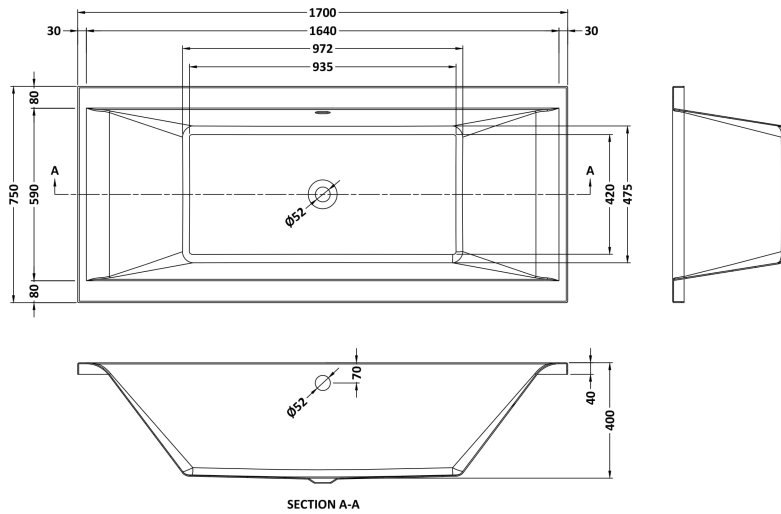

Sales Code: NBA210

Description: Square Double Ended Bath 1700X750

Packaging Details

Barcode: 5055369006748

Sales Code: NBA210NL

Description: Square Double Ended Bath 1700X750

Product Dimensions

Length (mm):	1700
Width (mm):	750
Depth (mm):	400
Nett Weight (kg):	17

Packaging Dimensions

Length (mm):	1700
Width (mm):	750
Depth (mm):	425
Gross Weight (kg):	17

Packaging Data

Box Colour:	Brown Cardboard Sleeve
Box Qty:	1
Label Size:	192 x 38
Label Colour:	White Label
Label Qty:	1

Outer Box Dimensions (If Applicable)

Length (mm):	
Width (mm):	
Height (mm):	
Gross Weight (kg):	
Barcode:	5055275833162

Product Details

Country of Origin:	Poland
Fitting Instruction:	No
Certification:	FSC: No CE: Yes
Material Colour Reference:	European White
Product Material:	Acrylic
Material Thickness:	4mm
Volume (Ltr):	179L
Displaced Capacity:	109L
Leg Set Included:	Legset Not Included
Waste Included:	Waste Not Included
Drilled/Undrilled:	Undrilled For Taps
Includes Grips:	No Grips Supplied
Embossed:	No
No of Tapholes:	None
Anti-Slip:	No

Sales Code: NBL001

Description: Leg Set

Product Dimensions

Length (mm):	570
Width (mm):	
Depth (mm):	
Nett Weight (kg):	1.9

Packaging Dimensions

Length (mm):	600
Width (mm):	60
Depth (mm):	60
Gross Weight (kg):	1.9