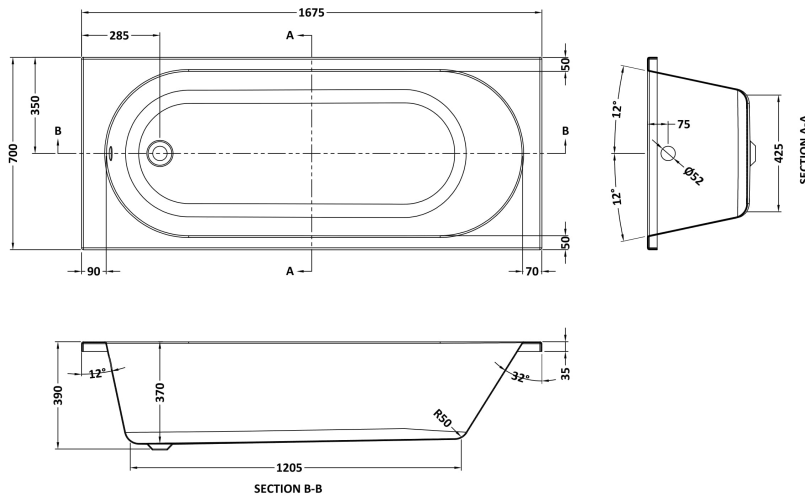

Sales Code: NBA308

Description: Round Standard Bath 1675 X 700

Product Dimensions

Length (mm):	1675
Width (mm):	700
Depth (mm):	390
Nett Weight (kg):	17

Packaging Dimensions

Length (mm):	1740
Width (mm):	710
Depth (mm):	410
Gross Weight (kg):	17

Packaging Data

Box Colour:	Brown Cardboard Sleeve
Box Qty:	1
Label Size:	192 x 38
Label Colour:	White Label
Label Qty:	1

Outer Box Dimensions (If Applicable)

Length (mm):	
Width (mm):	
Height (mm):	
Gross Weight (kg):	
Barcode:	5056462696256

Product Details

Country of Origin:	Egypt
Fitting Instruction:	No
Certification:	FSC: CE:
Material Colour Reference:	European White
Product Material:	Acrylic
Material Thickness:	
Volume (Ltr):	160L
Displaced Capacity:	90L
Leg Set Included:	Legset Included
Waste Included:	Waste Not Included
Drilled/Undrilled:	Undrilled For Taps
Includes Grips:	No Grips Supplied
Embossed:	No
No of Tapholes:	None
Anti-Slip:	No