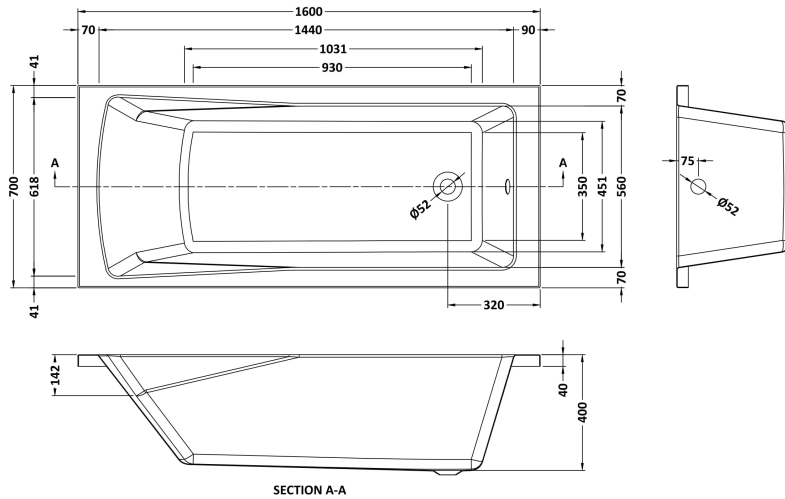

Sales Code: NBA407

Description: Square Single Ended Bath 1600X700

Packaging Details

Barcode: 5055369006694