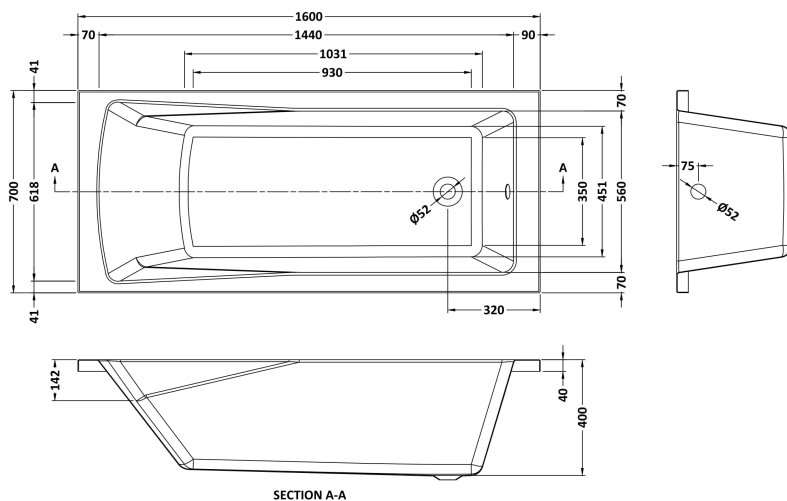

Sales Code: NBA407NL

Description: Square Single Ended Bath 1600X700

Product Dimensions

Length (mm):	1600
Width (mm):	700
Depth (mm):	400
Nett Weight (kg):	19

Packaging Dimensions

Length (mm):	1600
Width (mm):	720
Depth (mm):	400
Gross Weight (kg):	19

Packaging Data

Box Colour:	Brown Cardboard Sleeve
Box Qty:	1
Label Size:	192 x 38
Label Colour:	White Label
Label Qty:	1

Outer Box Dimensions (If Applicable)

Length (mm):	
Width (mm):	
Height (mm):	
Gross Weight (kg):	
Barcode:	5055275833117

Product Details

Country of Origin:	Poland
Fitting Instruction:	No
Certification:	FSC: No CE: Yes
Material Colour Reference:	European White
Product Material:	Acrylic
Material Thickness:	4mm
Volume (Ltr):	168L
Displaced Capacity:	98L
Leg Set Included:	Legset Not Included
Waste Included:	Waste Not Included
Drilled/Undrilled:	Undrilled For Taps
Includes Grips:	No Grips Supplied
Embossed:	No
No of Tapholes:	None
Anti-Slip:	No