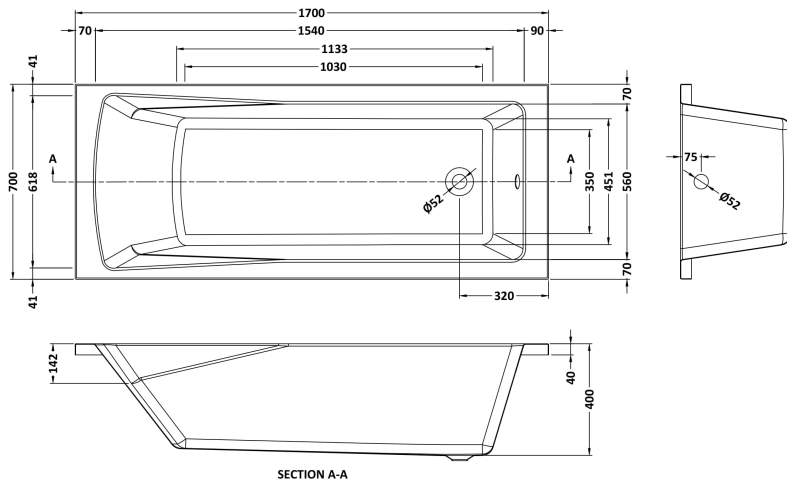

Sales Code: NBA409

Description: Square Single Ended Bath 1700X700

Packaging Details

Barcode: 5055369006700

Sales Code: NBA409NL

Description: Square Single Ended Bath 1700X700

Product Dimensions

Length (mm):	1700
Width (mm):	700
Depth (mm):	400
Nett Weight (kg):	19.24

Packaging Dimensions

Length (mm):	1700
Width (mm):	700
Depth (mm):	420
Gross Weight (kg):	19.24

Packaging Data

Box Colour:	Brown Cardboard Sleeve
Box Qty:	1
Label Size:	192 x 38
Label Colour:	White Label
Label Qty:	1

Outer Box Dimensions (If Applicable)

Length (mm):	
Width (mm):	
Height (mm):	
Gross Weight (kg):	
Barcode:	5055275833124

Product Details

Country of Origin:	Poland
Fitting Instruction:	No
Certification:	FSC: No CE: Yes
Material Colour Reference:	European White
Product Material:	Acrylic
Material Thickness:	4mm
Volume (Ltr):	178L
Displaced Capacity:	108L
Leg Set Included:	Legset Not Included
Waste Included:	Waste Not Included
Drilled/Undrilled:	Undrilled For Taps
Includes Grips:	No Grips Supplied
Embossed:	No
No of Tapholes:	None
Anti-Slip:	No

Sales Code: NBL001

Description: Leg Set

Product Dimensions

Length (mm):	570
Width (mm):	
Depth (mm):	
Nett Weight (kg):	1.9

Packaging Dimensions

Length (mm):	600
Width (mm):	60
Depth (mm):	60
Gross Weight (kg):	1.9