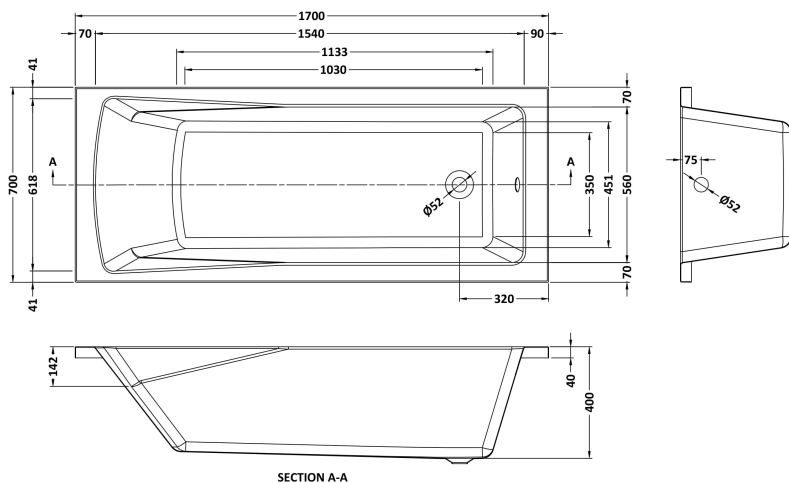

Sales Code: NBA409

Description: Square Single Ended Bath 1700X700

Packaging Details

Barcode: 5055369006700

Sales Code: NBA409NL

Description: Square Single Ended Bath 1700X700

Product Dimensions

Length (mm):	1700
Width (mm):	700
Depth (mm):	400
Nett Weight (kg):	19.24

Packaging Dimensions

Length (mm):	1700
Width (mm):	700
Depth (mm):	420
Gross Weight (kg):	19.24

Packaging Data

Box Colour:	Brown Cardboard Sleeve
Box Qty:	1
Label Size:	192 x 38
Label Colour:	White Label
Label Qty:	1

Outer Box Dimensions (If Applicable)

Length (mm):	
Width (mm):	
Height (mm):	
Gross Weight (kg):	
Barcode:	5055275833124

Product Details

Country of Origin:	Poland
Fitting Instruction:	No
Certification:	FSC: No CE: Yes
Material Colour Reference:	European White
Product Material:	Acrylic
Material Thickness:	4mm
Volume (Ltr):	178L
Displaced Capacity:	108L
Leg Set Included:	Legset Not Included
Waste Included:	Waste Not Included
Drilled/Undrilled:	Undrilled For Taps
Includes Grips:	No Grips Supplied
Embossed:	No
No of Tapholes:	None
Anti-Slip:	No

Sales Code: NBL001

Description: Leg Set

Product Dimensions

Length (mm):	570
Width (mm):	
Depth (mm):	
Nett Weight (kg):	1.9

Packaging Dimensions

Length (mm):	600
Width (mm):	60
Depth (mm):	60
Gross Weight (kg):	1.9