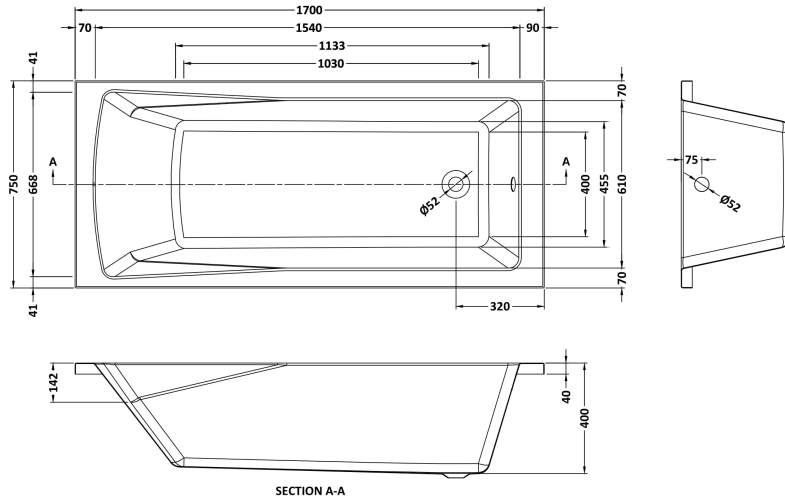

Sales Code: NBA410

Description: Square Single Ended Bath 1700X750

Packaging Details

Barcode: 5055369006717

Sales Code: NBA410NL

Description: Square Single Ended Bath 1700X750

Product Dimensions

Length (mm):	1700
Width (mm):	750
Depth (mm):	400
Nett Weight (kg):	18.8

Packaging Dimensions

Length (mm):	1700
Width (mm):	760
Depth (mm):	400
Gross Weight (kg):	18.8

Packaging Data

Box Colour:	Brown Cardboard Sleeve
Box Qty:	1
Label Size:	192 x 38
Label Colour:	White Label
Label Qty:	1

Outer Box Dimensions (If Applicable)

Length (mm):	
Width (mm):	
Height (mm):	
Gross Weight (kg):	
Barcode:	5055275833131

Product Details

Country of Origin:	Poland
Fitting Instruction:	No
Certification:	FSC: No CE: Yes
Material Colour Reference:	European White
Product Material:	Acrylic
Material Thickness:	4mm
Volume (Ltr):	193L
Displaced Capacity:	123L
Leg Set Included:	Legset Not Included
Waste Included:	Waste Not Included
Drilled/Undrilled:	Undrilled For Taps
Includes Grips:	No Grips Supplied
Embossed:	No
No of Tapholes:	None
Anti-Slip:	No

Sales Code: NBL001

Description: Leg Set

Product Dimensions

Length (mm):	570
Width (mm):	
Depth (mm):	
Nett Weight (kg):	1.9

Packaging Dimensions

Length (mm):	600
Width (mm):	60
Depth (mm):	60
Gross Weight (kg):	1.9