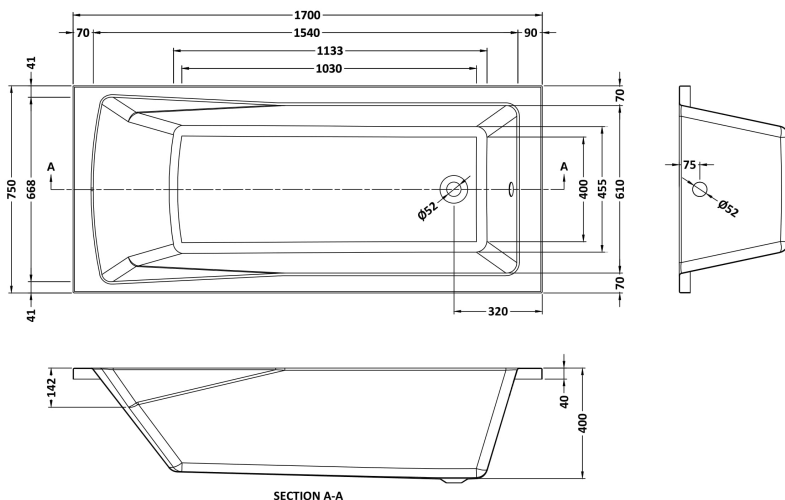

Sales Code: NBA410

Description: Square Single Ended Bath 1700X750

Packaging Details

Barcode: 5055369006717

Sales Code: NBA410NL

Description: Square Single Ended Bath 1700X750

Product Dimensions

Length (mm):	1700
Width (mm):	750
Depth (mm):	400
Nett Weight (kg):	18.8

Packaging Dimensions

Length (mm):	1700
Width (mm):	760
Depth (mm):	400
Gross Weight (kg):	18.8

Packaging Data

Box Colour:	Brown Cardboard Sleeve
Box Qty:	1
Label Size:	192 x 38
Label Colour:	White Label
Label Qty:	1

Outer Box Dimensions (If Applicable)

Length (mm):	
Width (mm):	
Height (mm):	
Gross Weight (kg):	
Barcode:	5055275833131

Product Details

Country of Origin:	Poland
Fitting Instruction:	No
Certification:	FSC: No CE: Yes
Material Colour Reference:	European White
Product Material:	Acrylic
Material Thickness:	4mm
Volume (Ltr):	193L
Displaced Capacity:	123L
Leg Set Included:	Legset Not Included
Waste Included:	Waste Not Included
Drilled/Undrilled:	Undrilled For Taps
Includes Grips:	No Grips Supplied
Embossed:	No
No of Tapholes:	None
Anti-Slip:	No

Sales Code: NBL001

Description: Leg Set

Product Dimensions

Length (mm):	570
Width (mm):	
Depth (mm):	
Nett Weight (kg):	1.9

Packaging Dimensions

Length (mm):	600
Width (mm):	60
Depth (mm):	60
Gross Weight (kg):	1.9