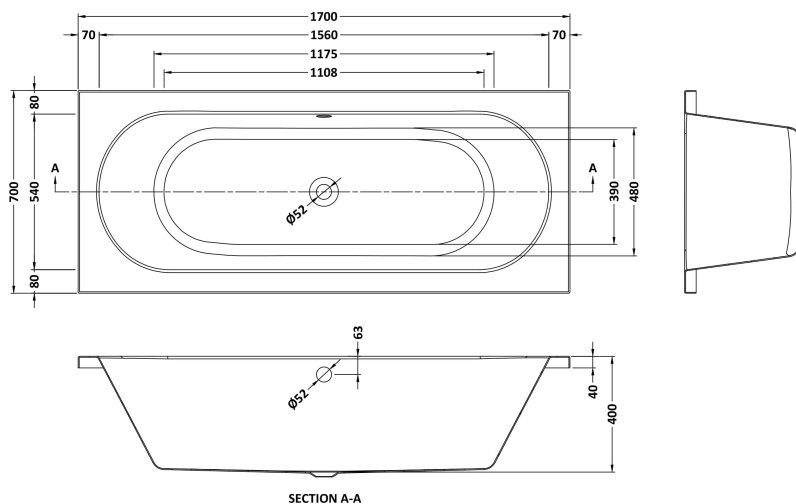

Sales Code: NBA509

Description: Round Double Ended Bath 1700X700

Packaging Details

Barcode: 5055369006663

Sales Code: NBA509NL

Description: Round Double Ended Bath 1700X700

Product Dimensions

Length (mm):	1700
Width (mm):	700
Depth (mm):	400
Nett Weight (kg):	20

Packaging Dimensions

Length (mm):	1710
Width (mm):	710
Depth (mm):	420
Gross Weight (kg):	20

Packaging Data

Box Colour:	Brown Cardboard Sleeve
Box Qty:	1
Label Size:	192 x 38
Label Colour:	White Label
Label Qty:	1

Outer Box Dimensions (If Applicable)

Length (mm):	
Width (mm):	
Height (mm):	
Gross Weight (kg):	
Barcode:	5055275833025

Product Details

Country of Origin:	Poland
Fitting Instruction:	No
Certification:	FSC: No CE: Yes
Material Colour Reference:	European White
Product Material:	Acrylic
Material Thickness:	4mm
Volume (Ltr):	170L
Displaced Capacity:	100L
Leg Set Included:	Legset Not Included
Waste Included:	Waste Not Included
Drilled/Undrilled:	Undrilled For Taps
Includes Grips:	No Grips Supplied
Embossed:	No
No of Tapholes:	None
Anti-Slip:	No

Sales Code: NBL001

Description: Leg Set

Product Dimensions

Length (mm):	570
Width (mm):	
Depth (mm):	
Nett Weight (kg):	1.9

Packaging Dimensions

Length (mm):	600
Width (mm):	60
Depth (mm):	60
Gross Weight (kg):	1.9