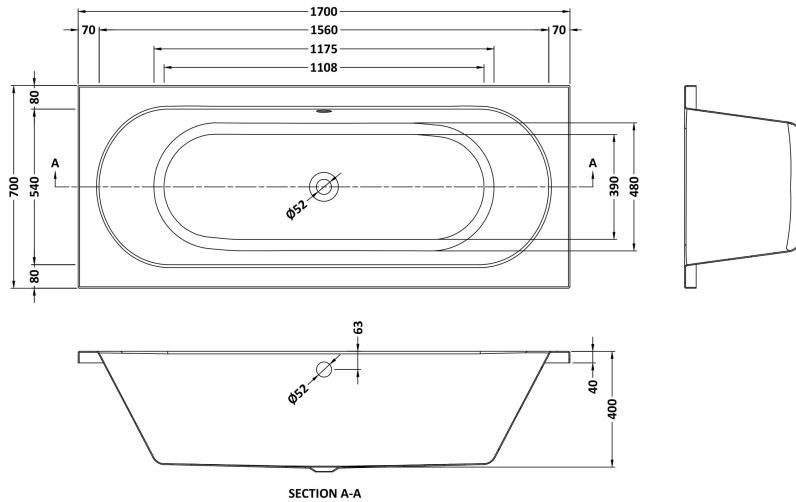

Sales Code: NBA509

Description: Round Double Ended Bath 1700X700

Packaging Details

Barcode: 5055369006663

Sales Code: NBA509NL

Description: Round Double Ended Bath 1700X700

Product Dimensions

Length (mm):	1700
Width (mm):	700
Depth (mm):	400
Nett Weight (kg):	20

Packaging Dimensions

Length (mm):	1710
Width (mm):	710
Depth (mm):	420
Gross Weight (kg):	20

Packaging Data

Box Colour:	Brown Cardboard Sleeve
Box Qty:	1
Label Size:	192 x 38
Label Colour:	White Label
Label Qty:	1

Outer Box Dimensions (If Applicable)

Length (mm):	
Width (mm):	
Height (mm):	
Gross Weight (kg):	
Barcode:	5055275833025

Product Details

Country of Origin:	Poland
Fitting Instruction:	No
Certification:	FSC: No CE: Yes
Material Colour Reference:	European White
Product Material:	Acrylic
Material Thickness:	4mm
Volume (Ltr):	170L
Displaced Capacity:	100L
Leg Set Included:	Legset Not Included
Waste Included:	Waste Not Included
Drilled/Undrilled:	Undrilled For Taps
Includes Grips:	No Grips Supplied
Embossed:	No
No of Tapholes:	None
Anti-Slip:	No

Sales Code: NBL001

Description: Leg Set

Product Dimensions

Length (mm):	570
Width (mm):	
Depth (mm):	
Nett Weight (kg):	1.9

Packaging Dimensions

Length (mm):	600
Width (mm):	60
Depth (mm):	60
Gross Weight (kg):	1.9