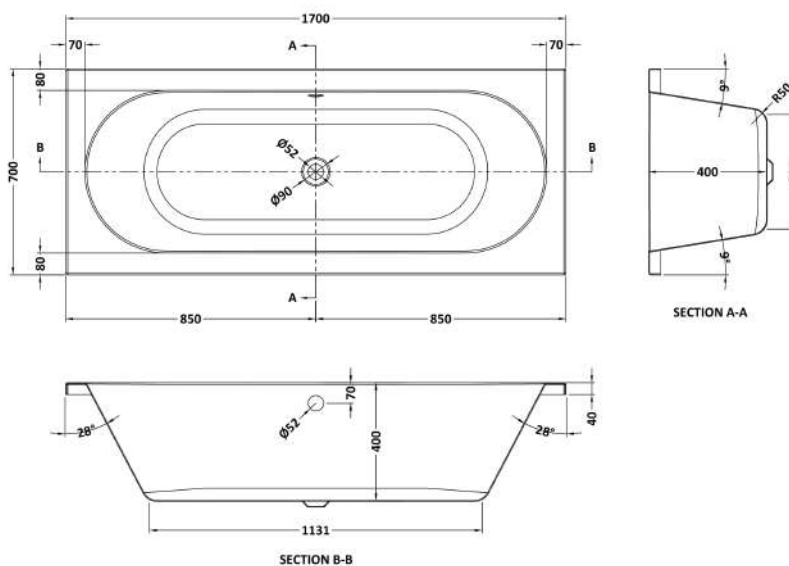

Sales Code: NBA509

Description: Round De Bath & Leg Set 1700X700

Product Dimensions

Length (mm):	1700
Width (mm):	700
Depth (mm):	400
Nett Weight (kg):	20

Packaging Dimensions

Length (mm):	1700
Width (mm):	700
Depth (mm):	420
Gross Weight (kg):	20

Packaging Data

Box Colour:	Brown Cardboard Sleeve
Box Qty:	1
Label Size:	100 x 50
Label Colour:	White Label
Label Qty:	2

Outer Box Dimensions (If Applicable)

Length (mm):	
Width (mm):	
Height (mm):	
Gross Weight (kg):	
Barcode:	5055369006663

Product Details

Country of Origin:	Egypt
Fitting Instruction:	No
Certification:	FSC: CE & UKCA:
Material Colour Reference:	European White
Product Material:	Acrylic
Material Thickness:	4mm
Volume (Ltr):	170L
Displaced Capacity:	100L
Leg Set Included:	Legset Included
Waste Included:	Waste Not Included
Drilled/Undrilled:	Undrilled For Taps
Includes Grips:	No Grips Supplied
Embossed:	No
No of Tapholes:	None
Anti-Slip:	No