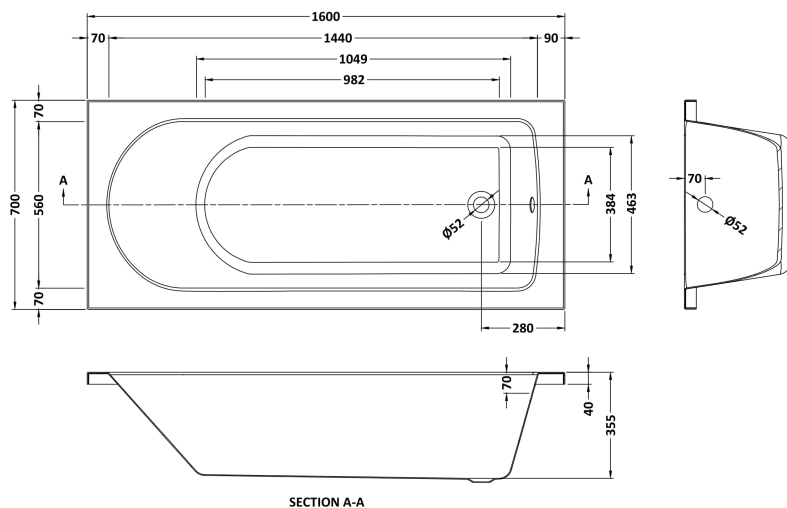

Sales Code: NBA607

Description: Standard Single Ended Bath (1600X700)

Packaging Details

Barcode: 5055369026111

Sales Code: NBA607NL

Description: Standard Single Ended Bath (1600X700)

Product Dimensions

Length (mm):	1600
Width (mm):	700
Depth (mm):	380
Nett Weight (kg):	16.2

Packaging Dimensions

Length (mm):	1600
Width (mm):	700
Depth (mm):	400
Gross Weight (kg):	16.2

Packaging Data

Box Colour:	Brown Cardboard Sleeve
Box Qty:	1
Label Size:	192 x 38
Label Colour:	White Label
Label Qty:	1

Outer Box Dimensions (If Applicable)

Length (mm):	
Width (mm):	
Height (mm):	
Gross Weight (kg):	
Barcode:	5055275833063

Product Details

Country of Origin:	Poland
Fitting Instruction:	No
Certification:	FSC: No CE: Yes
Material Colour Reference:	European White
Product Material:	Acrylic
Material Thickness:	4mm
Volume (Ltr):	136L
Displaced Capacity:	66L
Leg Set Included:	Legset Not Included
Waste Included:	Waste Not Included
Drilled/Undrilled:	Undrilled For Taps
Includes Grips:	No Grips Supplied
Embossed:	No
No of Tapholes:	None
Anti-Slip:	No

Sales Code: NBL001

Description: Leg Set

Product Dimensions

Length (mm):	570
Width (mm):	
Depth (mm):	
Nett Weight (kg):	1.9

Packaging Dimensions

Length (mm):	600
Width (mm):	60
Depth (mm):	60
Gross Weight (kg):	1.9