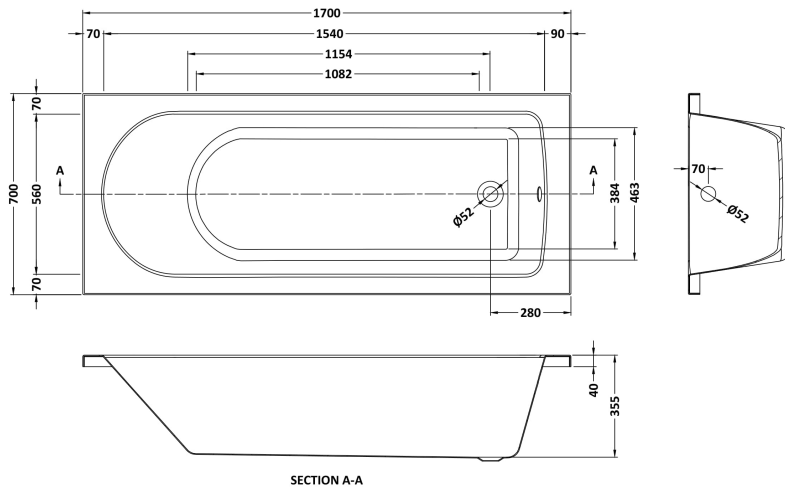

Sales Code: NBA609

Description: Standard Single Ended Bath 1700X700

Packaging Details

Barcode: 5055369006649

SECTION A-A