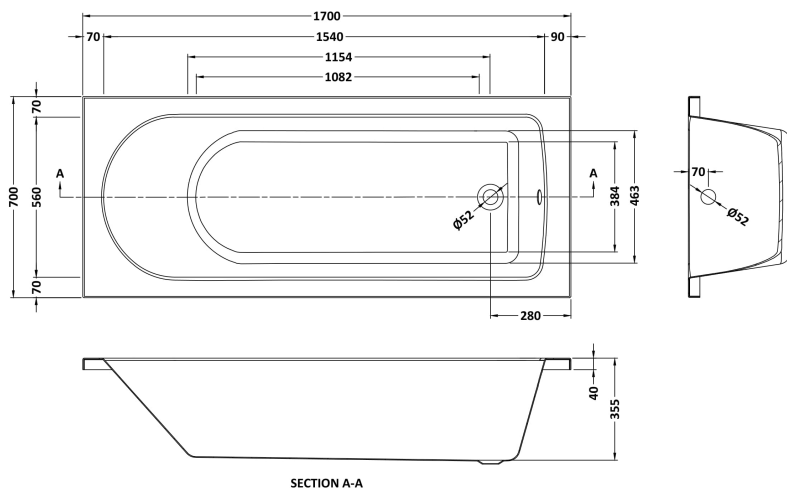

Sales Code: NBA609NL

Description: Standard Single Ended Bath 1700X700

SECTION A-A

Product Dimensions

Length (mm):	1700
Width (mm):	700
Depth (mm):	380
Nett Weight (kg):	17

Packaging Dimensions

Length (mm):	1700
Width (mm):	720
Depth (mm):	400
Gross Weight (kg):	17

Packaging Data

Box Colour:	Brown Cardboard Sleeve
Box Qty:	1
Label Size:	192 x 38
Label Colour:	White Label
Label Qty:	1

Outer Box Dimensions (If Applicable)

Length (mm):	
Width (mm):	
Height (mm):	
Gross Weight (kg):	
Barcode:	5055275833070

Product Details

Country of Origin:	Poland
Fitting Instruction:	No
Certification:	FSC: No CE: Yes
Material Colour Reference:	European White
Product Material:	Acrylic
Material Thickness:	4mm
Volume (Ltr):	147L
Displaced Capacity:	77L
Leg Set Included:	Legset Not Included
Waste Included:	Waste Not Included
Drilled/Undrilled:	Undrilled For Taps
Includes Grips:	No Grips Supplied
Embossed:	No
No of Tapholes:	None
Anti-Slip:	No