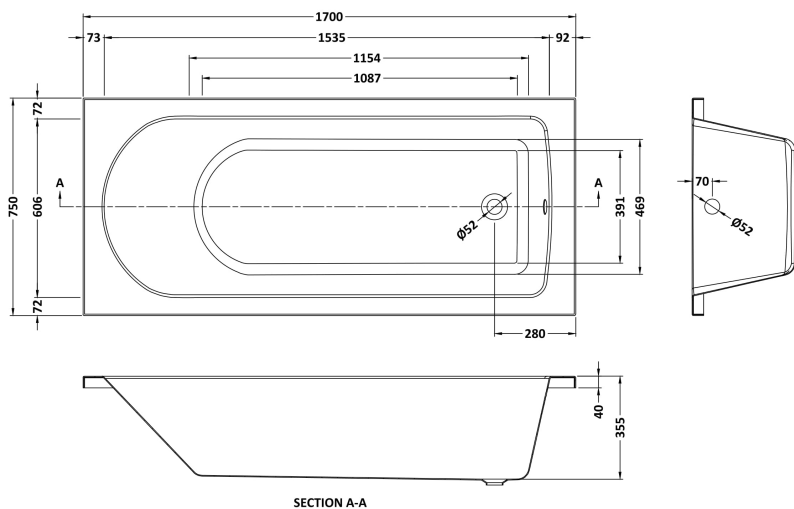

Sales Code: NBA610

Description: Standard Single Ended Bath 1700X750

Packaging Details

Barcode: 5055369060108

Sales Code: NBA610NL

Description: Standard Single Ended Bath 1700X750

Product Dimensions

Length (mm):	1700
Width (mm):	750
Depth (mm):	380
Nett Weight (kg):	20

Packaging Dimensions

Length (mm):	1700
Width (mm):	750
Depth (mm):	380
Gross Weight (kg):	20

Packaging Data

Box Colour:	Brown Cardboard Sleeve
Box Qty:	1
Label Size:	192 x 38
Label Colour:	White Label
Label Qty:	1

Outer Box Dimensions (If Applicable)

Length (mm):	
Width (mm):	
Height (mm):	
Gross Weight (kg):	
Barcode:	5055275833087

Product Details

Country of Origin:	Poland
Fitting Instruction:	No
Certification:	FSC: No CE: Yes
Material Colour Reference:	European White
Product Material:	Acrylic
Material Thickness:	4mm
Volume (Ltr):	158L
Displaced Capacity:	88L
Leg Set Included:	Legset Not Included
Waste Included:	Waste Not Included
Drilled/Undrilled:	Undrilled For Taps
Includes Grips:	No Grips Supplied
Embossed:	No
No of Tapholes:	None
Anti-Slip:	No

Sales Code: NBL001

Description: Leg Set

Product Dimensions

Length (mm):	570
Width (mm):	
Depth (mm):	
Nett Weight (kg):	1.9

Packaging Dimensions

Length (mm):	600
Width (mm):	60
Depth (mm):	60
Gross Weight (kg):	1.9