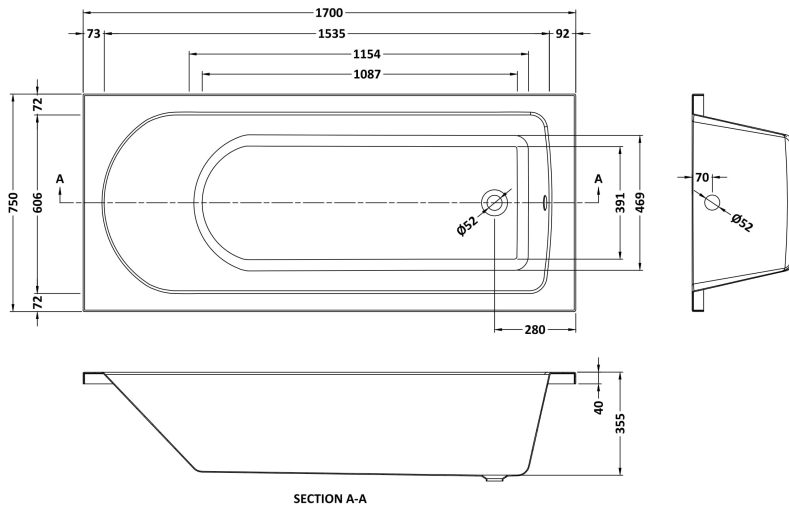

Sales Code: NBA610

Description: Standard Single Ended Bath 1700X750

Packaging Details

Barcode: 5055369060108

Sales Code: NBA610NL

Description: Standard Single Ended Bath 1700X750

Product Dimensions

Length (mm):	1700
Width (mm):	750
Depth (mm):	380
Nett Weight (kg):	20

Packaging Dimensions

Length (mm):	1700
Width (mm):	750
Depth (mm):	380
Gross Weight (kg):	20

Packaging Data

Box Colour:	Brown Cardboard Sleeve
Box Qty:	1
Label Size:	192 x 38
Label Colour:	White Label
Label Qty:	1

Outer Box Dimensions (If Applicable)

Length (mm):	
Width (mm):	
Height (mm):	
Gross Weight (kg):	
Barcode:	5055275833087

Product Details

Country of Origin:	Poland
Fitting Instruction:	No
Certification:	FSC: No CE: Yes
Material Colour Reference:	European White
Product Material:	Acrylic
Material Thickness:	4mm
Volume (Ltr):	158L
Displaced Capacity:	88L
Leg Set Included:	Legset Not Included
Waste Included:	Waste Not Included
Drilled/Undrilled:	Undrilled For Taps
Includes Grips:	No Grips Supplied
Embossed:	No
No of Tapholes:	None
Anti-Slip:	No

Sales Code: NBL001

Description: Leg Set

Product Dimensions

Length (mm):	570
Width (mm):	
Depth (mm):	
Nett Weight (kg):	1.9

Packaging Dimensions

Length (mm):	600
Width (mm):	60
Depth (mm):	60
Gross Weight (kg):	1.9