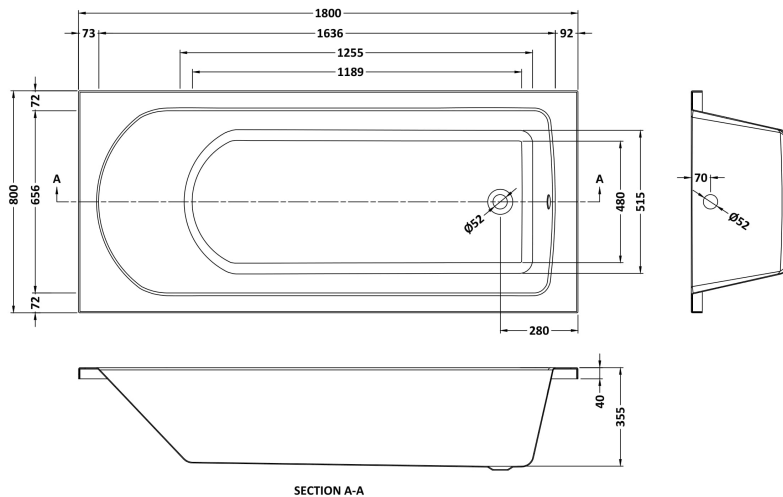

### Packaging Details

Barcode: 5055369060115

**Sales Code:** NBA614NL

**Description:** Standard Single Ended Bath 1800X800

**Product Dimensions**

Length (mm):	1800
Width (mm):	800
Depth (mm):	380
Nett Weight (kg):	22

**Packaging Dimensions**

Length (mm):	1800
Width (mm):	750
Depth (mm):	380
Gross Weight (kg):	22

**Packaging Data**

Box Colour:	Brown Cardboard Sleeve
Box Qty:	1
Label Size:	192 x 38
Label Colour:	White Label
Label Qty:	1

**Outer Box Dimensions (If Applicable)**

Length (mm):	
Width (mm):	
Height (mm):	
Gross Weight (kg):	
Barcode:	5055275833094

**Product Details**

Country of Origin:	Poland
Fitting Instruction:	No
Certification:	FSC: No      CE: Yes
Material Colour Reference:	European White
Product Material:	Acrylic
Material Thickness:	4mm
Volume (Ltr):	173L
Displaced Capacity:	103L
Leg Set Included:	Legset Not Included
Waste Included:	Waste Not Included
Drilled/Undrilled:	Undrilled For Taps
Includes Grips:	No Grips Supplied
Embossed:	No
No of Tapholes:	None
Anti-Slip:	No

Sales Code: NBL001

Description: Leg Set

**Product Dimensions**

Length (mm):	570
Width (mm):	
Depth (mm):	
Nett Weight (kg):	1.9

**Packaging Dimensions**

Length (mm):	600
Width (mm):	60
Depth (mm):	60
Gross Weight (kg):	1.9