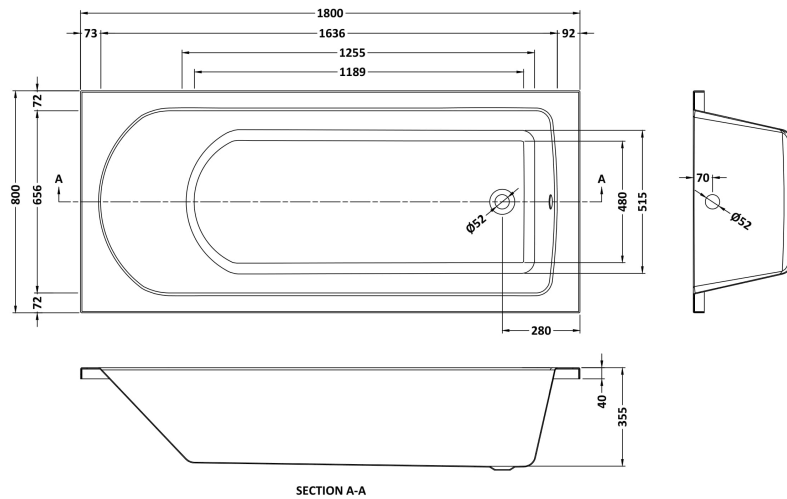

### Packaging Details

Barcode: 5055369060115

**Sales Code:** NBA614NL

**Description:** Standard Single Ended Bath 1800X800

**Product Dimensions**

Length (mm):	1800
Width (mm):	800
Depth (mm):	380
Nett Weight (kg):	22

**Packaging Dimensions**

Length (mm):	1800
Width (mm):	750
Depth (mm):	380
Gross Weight (kg):	22

**Packaging Data**

Box Colour:	Brown Cardboard Sleeve
Box Qty:	1
Label Size:	192 x 38
Label Colour:	White Label
Label Qty:	1

**Outer Box Dimensions (If Applicable)**

Length (mm):	
Width (mm):	
Height (mm):	
Gross Weight (kg):	
Barcode:	5055275833094

**Product Details**

Country of Origin:	Poland
Fitting Instruction:	No
Certification:	FSC: No      CE: Yes
Material Colour Reference:	European White
Product Material:	Acrylic
Material Thickness:	4mm
Volume (Ltr):	173L
Displaced Capacity:	103L
Leg Set Included:	Legset Not Included
Waste Included:	Waste Not Included
Drilled/Undrilled:	Undrilled For Taps
Includes Grips:	No Grips Supplied
Embossed:	No
No of Tapholes:	None
Anti-Slip:	No

Sales Code: NBL001

Description: Leg Set

**Product Dimensions**

Length (mm):	570
Width (mm):	
Depth (mm):	
Nett Weight (kg):	1.9

**Packaging Dimensions**

Length (mm):	600
Width (mm):	60
Depth (mm):	60
Gross Weight (kg):	1.9