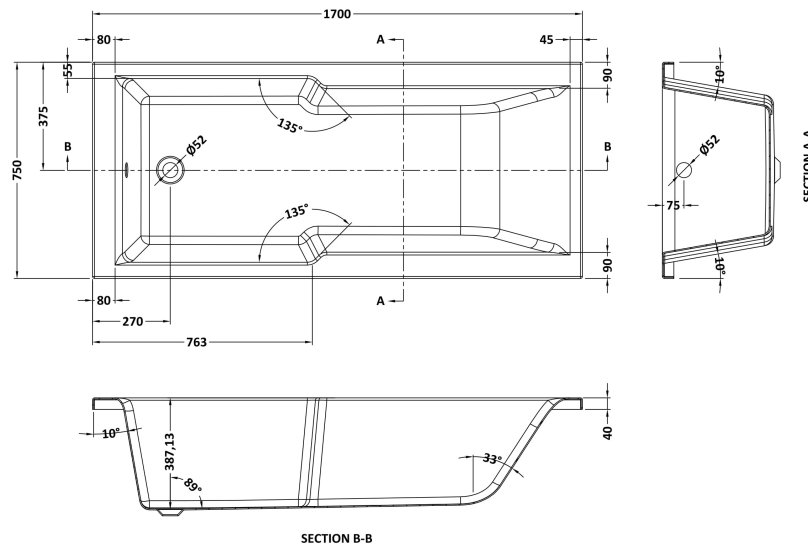

### Product Dimensions

Length (mm):	1700
Width (mm):	750
Depth (mm):	400
Nett Weight (kg):	18

### Packaging Dimensions

Length (mm):	1700
Width (mm):	760
Depth (mm):	400
Gross Weight (kg):	18

### Outer Box Dimensions (If Applicable)

Length (mm):	
Width (mm):	
Height (mm):	
Gross Weight (kg):	
Barcode:	5056462687988

### Product Details

Country of Origin:	Egypt
Fitting Instruction:	No
Certification:	FSC: CE:
Material Colour Reference:	European White
Product Material:	Acrylic
Material Thickness:	
Volume (Ltr):	190L
Displaced Capacity:	120L
Leg Set Included:	Legset Included
Waste Included:	Waste Not Included
Drilled/Undrilled:	Undrilled For Taps
Includes Grips:	No Grips Supplied
Embossed:	No
No of Tapholes:	None
Anti-Slip:	No