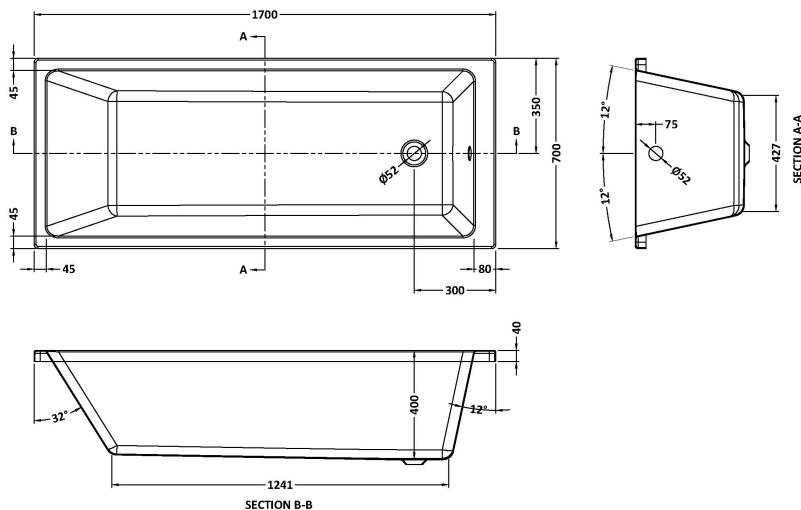

### Product Dimensions

Length (mm):	1700
Width (mm):	700
Depth (mm):	400
Nett Weight (kg):	21

### Packaging Dimensions

Length (mm):	1770
Width (mm):	710
Depth (mm):	420
Gross Weight (kg):	21

### Outer Box Dimensions (If Applicable)

Length (mm):	
Width (mm):	
Height (mm):	
Gross Weight (kg):	
Barcode:	5056462692197

### Product Details

Country of Origin:	Egypt
Fitting Instruction:	No
Certification:	FSC: CE:
Material Colour Reference:	European White
Product Material:	Acrylic
Material Thickness:	4mm
Volume (Ltr):	200L
Displaced Capacity:	130L
Leg Set Included:	Legset Included
Waste Included:	Waste Not Included
Drilled/Undrilled:	Undrilled For Taps
Includes Grips:	No Grips Supplied
Embossed:	No
No of Tapholes:	None
Anti-Slip:	No