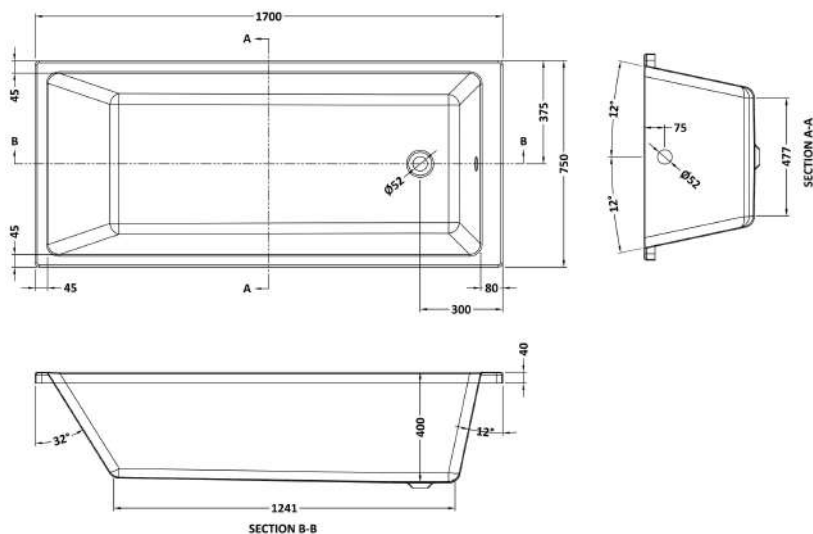

Sales Code: NBA810

Description: Thin Edge Se Bath & Legs 1700X750

Product Dimensions

Length (mm):	1700
Width (mm):	750
Depth (mm):	400
Nett Weight (kg):	23

Packaging Dimensions

Length (mm):	1770
Width (mm):	710
Depth (mm):	420
Gross Weight (kg):	23

Packaging Data

Box Colour:	Brown Cardboard Sleeve
Box Qty:	1
Label Size:	192 x 38
Label Colour:	White Label
Label Qty:	2

Outer Box Dimensions (If Applicable)

Length (mm):	
Width (mm):	
Height (mm):	
Gross Weight (kg):	
Barcode:	5056678435663

Product Details

Country of Origin:	Egypt
Fitting Instruction:	No
Certification:	FSC: CE & UKCA:
Material Colour Reference:	European White
Product Material:	Acrylic
Material Thickness:	4mm
Volume (Ltr):	200L
Displaced Capacity:	130L
Leg Set Included:	Legset Included
Waste Included:	Waste Not Included
Drilled/Undrilled:	Undrilled For Taps
Includes Grips:	No Grips Supplied
Embossed:	No
No of Tapholes:	None
Anti-Slip:	No