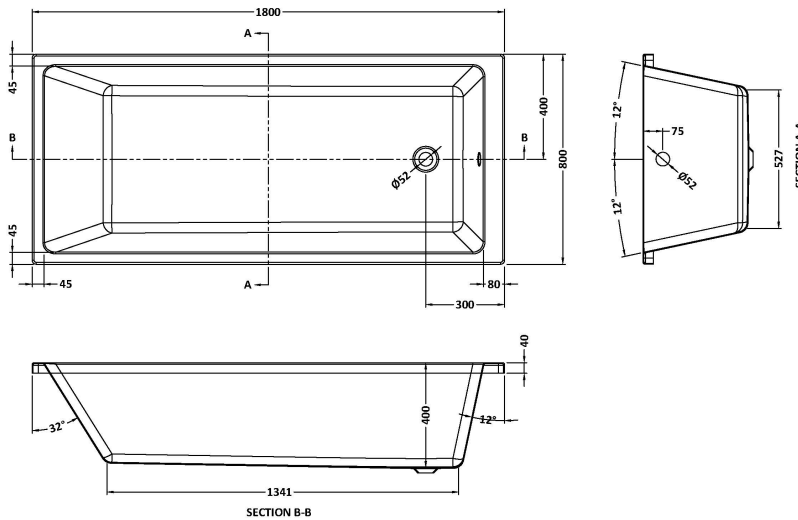

Sales Code: NBA814

Description: Thin Edge Se Bath & Legs 1800X800

Product Dimensions

Length (mm):	1800
Width (mm):	800
Depth (mm):	400
Nett Weight (kg):	25.5

Packaging Dimensions

Length (mm):	1870
Width (mm):	810
Depth (mm):	420
Gross Weight (kg):	25.5

Packaging Data

Box Colour:	Brown Cardboard Sleeve
Box Qty:	1
Label Size:	192 x 38
Label Colour:	White Label
Label Qty:	1

Outer Box Dimensions (If Applicable)

Length (mm):	
Width (mm):	
Height (mm):	
Gross Weight (kg):	
Barcode:	5056462695006

Product Details

Country of Origin:	Egypt
Fitting Instruction:	No
Certification:	FSC: CE:
Material Colour Reference:	European White
Product Material:	Acrylic
Material Thickness:	4mm
Volume (Ltr):	250L
Displaced Capacity:	180L
Leg Set Included:	Legset Included
Waste Included:	Waste Not Included
Drilled/Undrilled:	Undrilled For Taps
Includes Grips:	No Grips Supplied
Embossed:	No
No of Tapholes:	None
Anti-Slip:	No