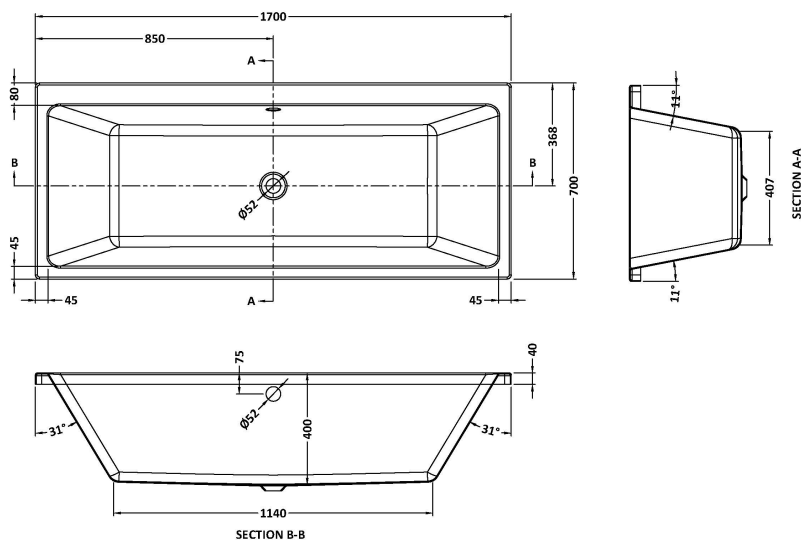

Sales Code: NBA909

Description: Thin Edge De Bath & Legs 1700X700

Product Dimensions

Length (mm):	1700
Width (mm):	700
Depth (mm):	400
Nett Weight (kg):	21

Packaging Dimensions

Length (mm):	1770
Width (mm):	710
Depth (mm):	420
Gross Weight (kg):	21

Packaging Data

Box Colour:	Brown Cardboard Sleeve
Box Qty:	1
Label Size:	192 x 38
Label Colour:	White Label
Label Qty:	1

Outer Box Dimensions (If Applicable)

Length (mm):	
Width (mm):	
Height (mm):	
Gross Weight (kg):	
Barcode:	5056462695013

Product Details

Country of Origin:	Egypt
Fitting Instruction:	No
Certification:	FSC: CE:
Material Colour Reference:	European White
Product Material:	Acrylic
Material Thickness:	4mm
Volume (Ltr):	180L
Displaced Capacity:	110L
Leg Set Included:	Legset Included
Waste Included:	Waste Not Included
Drilled/Undrilled:	Undrilled For Taps
Includes Grips:	No Grips Supplied
Embossed:	No
No of Tapholes:	None
Anti-Slip:	No