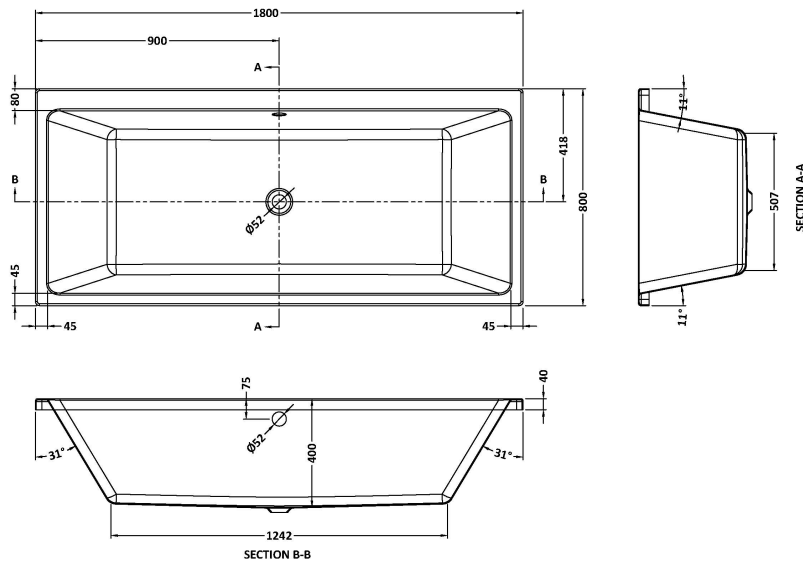

Sales Code: NBA914

Description: Thin Edge De Bath & Legs 1800X800

Product Dimensions

Length (mm):	1800
Width (mm):	800
Depth (mm):	400
Nett Weight (kg):	22

Packaging Dimensions

Length (mm):	1870
Width (mm):	810
Depth (mm):	420
Gross Weight (kg):	22

Packaging Data

Box Colour:	Brown Cardboard Sleeve
Box Qty:	1
Label Size:	192 x 38
Label Colour:	White Label
Label Qty:	1

Outer Box Dimensions (If Applicable)

Length (mm):	
Width (mm):	
Height (mm):	
Gross Weight (kg):	
Barcode:	5056462695020

Product Details

Country of Origin:	Egypt
Fitting Instruction:	No
Certification:	FSC: CE:
Material Colour Reference:	European White
Product Material:	Acrylic
Material Thickness:	4mm
Volume (Ltr):	235L
Displaced Capacity:	165L
Leg Set Included:	Legset Included
Waste Included:	Waste Not Included
Drilled/Undrilled:	Undrilled For Taps
Includes Grips:	No Grips Supplied
Embossed:	No
No of Tapholes:	None
Anti-Slip:	No