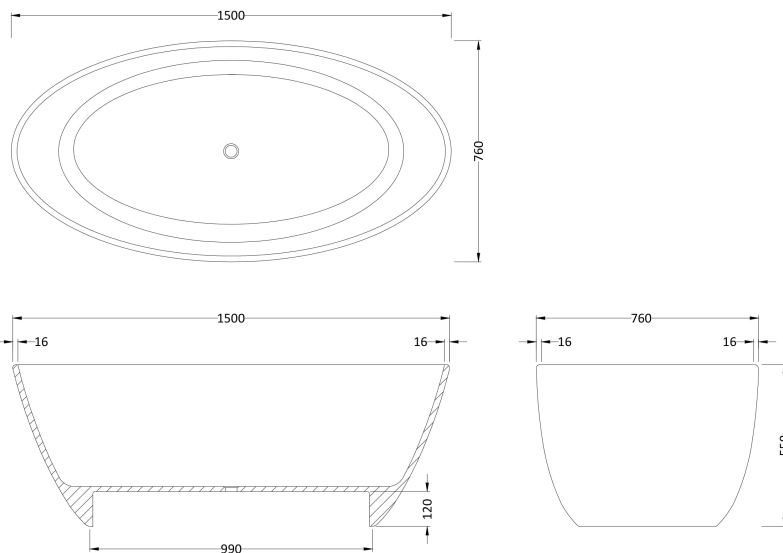

Sales Code: NBB001

Description: Grace Round Freestanding Bath 1510 X 760

Product Dimensions

Length (mm):	1510
Width (mm):	760
Depth (mm):	550
Nett Weight (kg):	75

Packaging Dimensions

Length (mm):	1530
Width (mm):	800
Depth (mm):	580
Gross Weight (kg):	75

Packaging Data

Box Colour:	Brown Cardboard Box
Box Qty:	1
Label Size:	100 x 50
Label Colour:	White Label
Label Qty:	1

Outer Box Dimensions (If Applicable)

Length (mm):	
Width (mm):	
Height (mm):	
Gross Weight (kg):	
Barcode:	5055275895863

Product Details

Country of Origin:	South Africa
Fitting Instruction:	No
Certification:	FSC: No CE & UKCA: No
Material Colour Reference:	European White
Product Material:	Cian Solid Surface
Material Thickness:	16mm
Volume (Ltr):	150
Displaced Capacity:	80
Leg Set Included:	Not Applicable
Waste Included:	Waste Included
Drilled/Undrilled:	Undrilled For Taps
Includes Grips:	No Grips Supplied
Embossed:	No
No of Tapholes:	None
Anti-Slip:	No